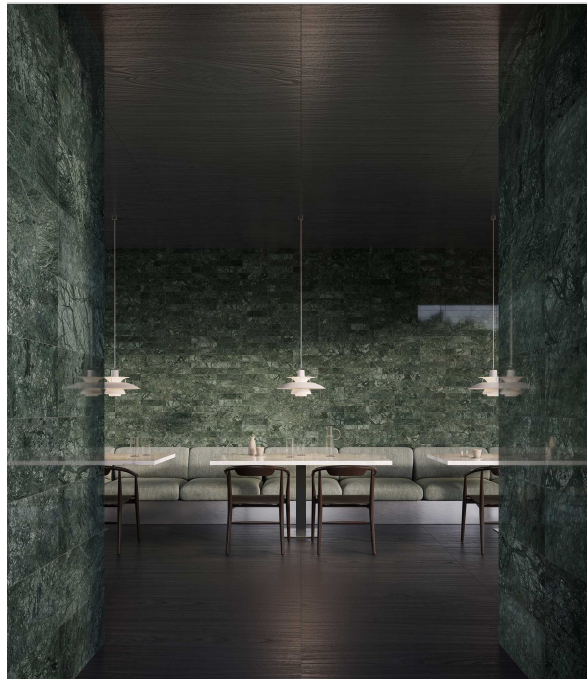

**PRODUCTS**

**Diosa Verde 12x24**  
12"x24" | Marble

**Diosa Verde 2 Hexagon Mosaic**  
12"x12" | Marble

**Diosa Verde 2x6 Picket Mosaic**  
10.5"x12" | Marble

**Diosa Verde 3x12**  
3"x12" | Marble

**Diosa Verde .5x12 Deco-Bar**  
0.5"x12" | Marble

**Diosa Verde 1.25x4 Herringbone Mosaic**  
11.25"x11.375" | Marble

**ROOM SCENES**

Size	Product type	BOX			PALLET		
		pcs	sqft	lb	boxes	sqft	lb
12"x24"	Field Tile	4	7.97	46.772		382.56	
12"x12"	Mosaic	5	4.95	26.345		49.5	
10.5"x12"	Mosaic	5	4.41	22.31		44.1	
3"x12"	Field Tile	30	7.43	46.38		378.93	
0.5"x12"	Trim	50		17.4			
11.25"x11.375"	Mosaic	5	4.41	26.33		44.1	