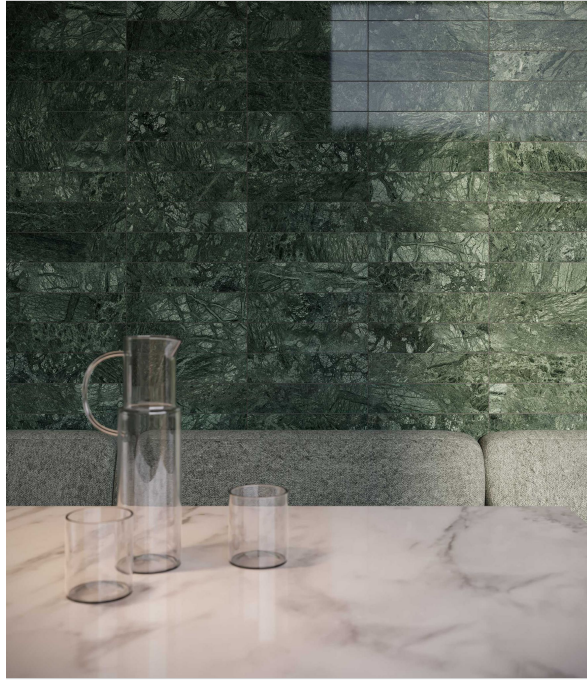

# DIOSA VERDE

---

|| Marble

Complex yet sophisticated, this green marble pays homage to Mother Earth, realized in its divine natural beauty. This exquisitely unique green marble exhibits vivid hues and an aesthetic grandeur that evokes a sense of divine luxury. This complex yet sophisticated stone pays homage to Mother Earth, realized in its lush, transcendent natural beauty.

**PRODUCTS**

**Diosa Verde 12x24**  
12"x24" | Marble

**Diosa Verde 2 Hexagon Mosaic**  
12"x12" | Marble

**Diosa Verde 2x6 Picket Mosaic**  
10.5"x12" | Marble

**Diosa Verde 3x12**  
3"x12" | Marble

**Diosa Verde .5x12 Deco-Bar**  
0.5"x12" | Marble

**Diosa Verde 1.25x4 Herringbone Mosaic**  
11.25"x11.375" | Marble

**ROOM SCENES**

Size	Product type	BOX			PALLET		
		pcs	sqft	lb	boxes	sqft	lb
12"x24"	Field Tile	4	7.97	46.772		382.56	
12"x12"	Mosaic	5	4.95	26.345		49.5	
10.5"x12"	Mosaic	5	4.41	22.31		44.1	
3"x12"	Field Tile	30	7.43	46.38		378.93	
0.5"x12"	Trim	50		17.4			
11.25"x11.375"	Mosaic	5	4.41	26.33		44.1	