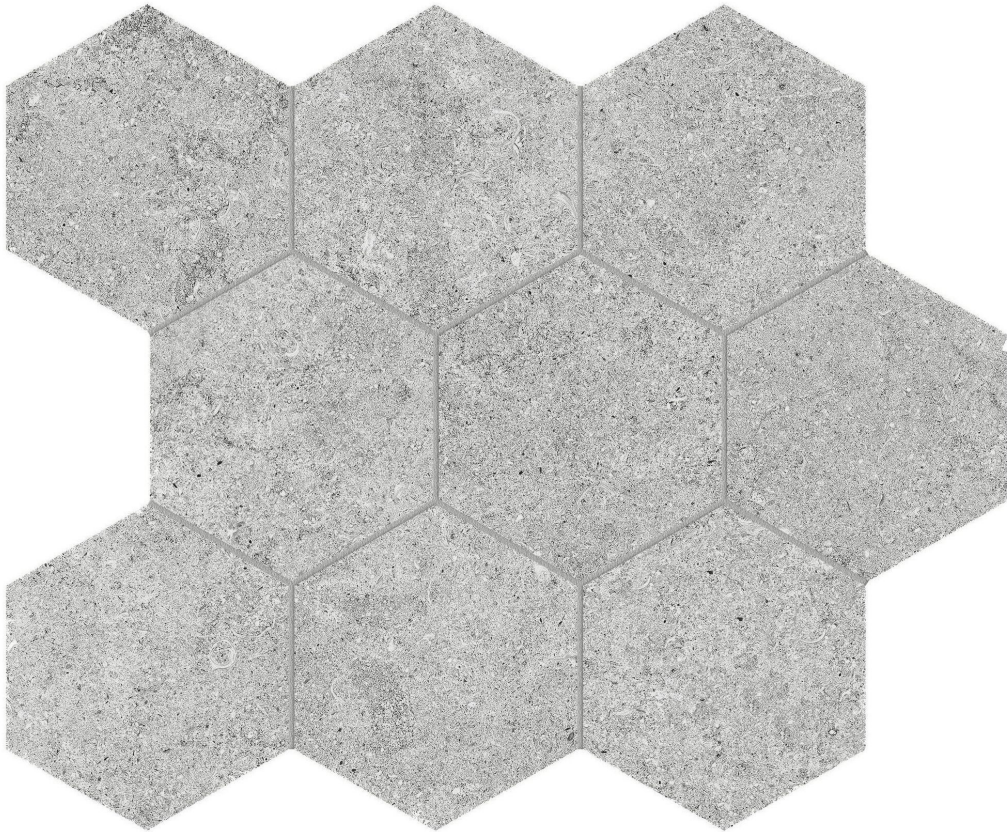

PRODUCT

LITHOFORM 4\'' HEX CROSSCUT TWILIGHT

Tile | 10.5"x12" | Porcelain

TECHNICAL DATA

CODE: AC8510-00340

NAME: Lithoform 4" Hex Crosscut Twilight

SERIES: Lithoform

SIZE: 10.5"x12"

FINISH: Organic Matte

LOOK: Stone Look

EDGE: Rectified

FAMILY: Tile

STYLE: Contemporary

SUITABLE FOR: Indoor| Outdoor

TPOLOGY: Porcelain

TYPE OF PIECE: Mosaic

USE: Floor and Wall

NOTES: This product is special order and cannot be cancelled, returned, or refunded.

PACKING

Size	Product type	BOX			PALLET		
		pcs	sqft	lb	boxes	sqft	lb
10.5"x12"	Mosaic	10	7.86		45		