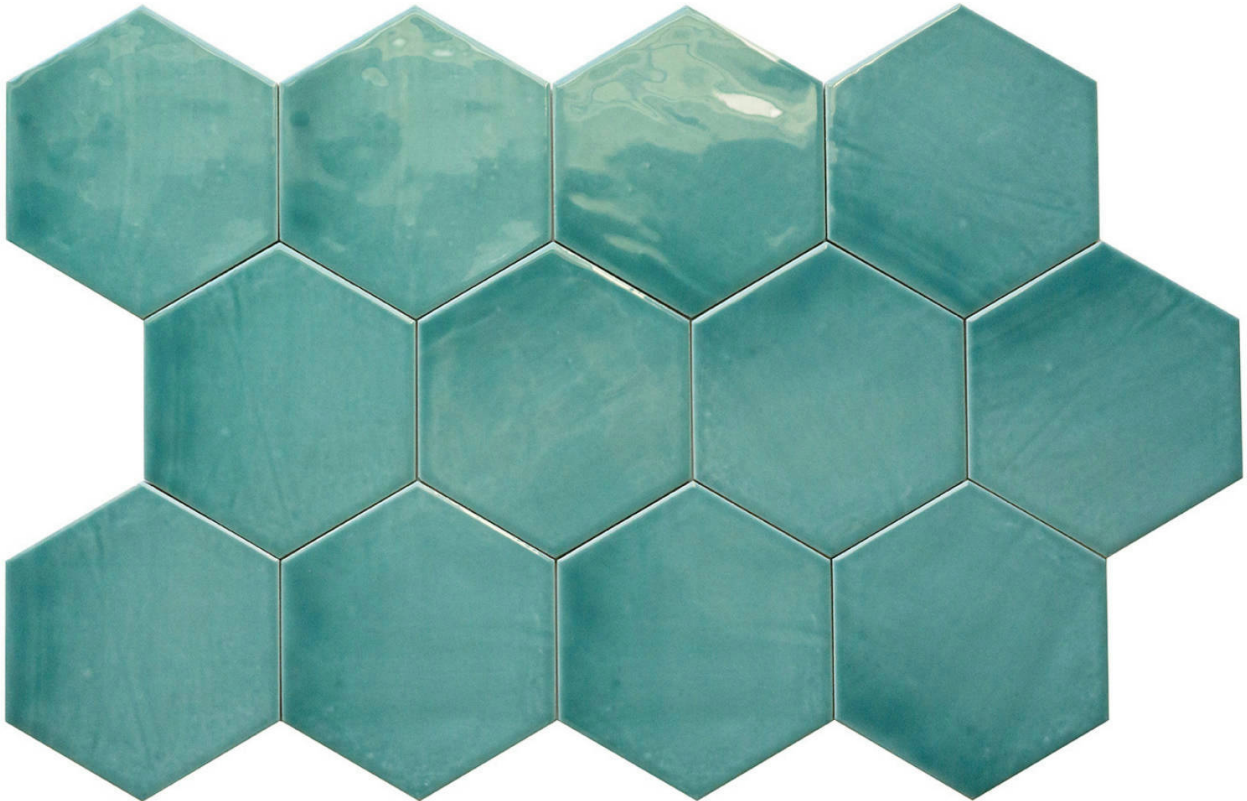

PRODUCT
RONDA 5.5X6.3" TEAL HEXAGON

Tile | 5.5"x6.3" | Porcelain

TECHNICAL DATA

CODE: QURN-TE-1
NAME: Ronda 5.5X6.3" Teal Hexagon
SERIES: Ronda
SIZE: 5.5"x6.3"
FINISH: Gloss
LOOK: Hand-crafted
FROST RESISTANCE: Yes
PEI: 3
SHADE VARIATION: V1
FAMILY: Tile
STYLE: Traditional
SUITABLE FOR: Backsplash|Indoor|Outdoor|Pool|Shower
TYPOLOGY: Porcelain
TYPE OF PIECE: Field Tile
USE: Floor and Wall