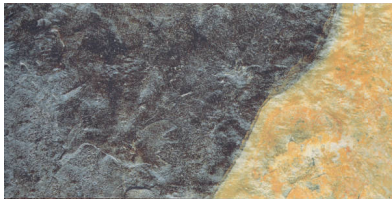

---

**PRODUCT**  
**JADE 12X24**

---

Tile | 12"x24" | Porcelain

**GRAPHIC VARIETY**

## **TECHNICAL DATA**

CODE: QUVT-JA-1  
NAME: Jade 12x24  
SERIES: Vermont Slate  
SIZE: 12"x24"  
FINISH: Matt  
LOOK: Stone Look  
FROST RESISTANCE: Yes  
PEI: 4  
FAMILY: Tile  
STYLE: Contemporary  
SUITABLE FOR: Indoor, Shower  
TYPOLOGY: Porcelain  
TYPE OF PIECE: Field Tile  
USE: Floor and Wall