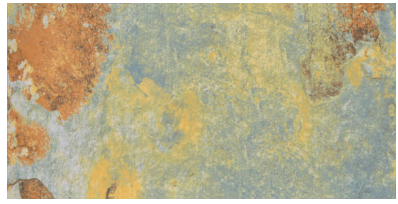

---

**PRODUCT**  
**JADE 12X24**

---

Tile | 12"x24" | Porcelain

**GRAPHIC VARIETY**

## **TECHNICAL DATA**

CODE: QUVT-JA-1  
NAME: Jade 12x24  
SERIES: Vermont Slate  
SIZE: 12"x24"  
FINISH: Matt  
LOOK: Stone Look  
FROST RESISTANCE: Yes  
PEI: 4  
FAMILY: Tile  
STYLE: Contemporary  
SUITABLE FOR: Indoor, Shower  
TYPOLOGY: Porcelain  
TYPE OF PIECE: Field Tile  
USE: Floor and Wall