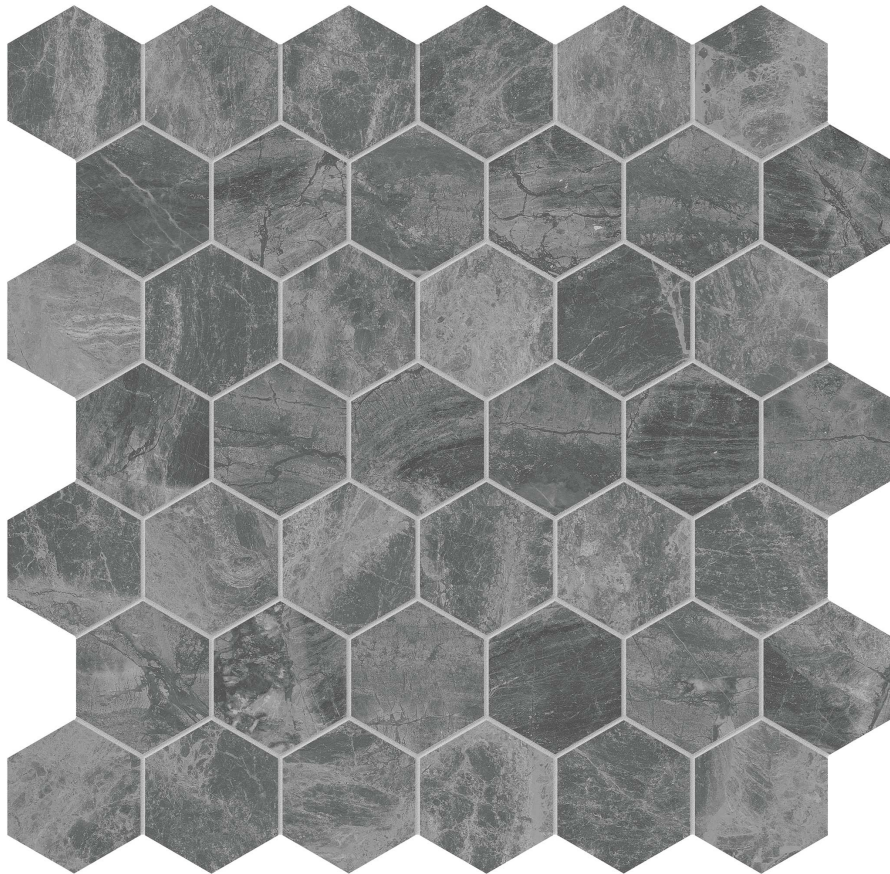

PRODUCT

GEMMA MYSTIQUE 2 HEXAGON MOSAIC

Stone | 12"x12" | Marble

TECHNICAL DATA

CODE: AS5001-03050

NAME: Gemma Mystique 2 Hexagon Mosaic

SERIES: Gemma Mystique

SIZE: 12"x12"

FINISH: Brushed

MOSAIC CHIP SIZE: 2"x2"

FAMILY: Stone

SUITABLE FOR: Indoor|Shower

TPOLOGY: Marble

TYPE OF PIECE: Mosaic

USE: Floor and Wall

NOTES: Sheet size shown is approximate. Actual dimensions refer to individual mosaic chips.