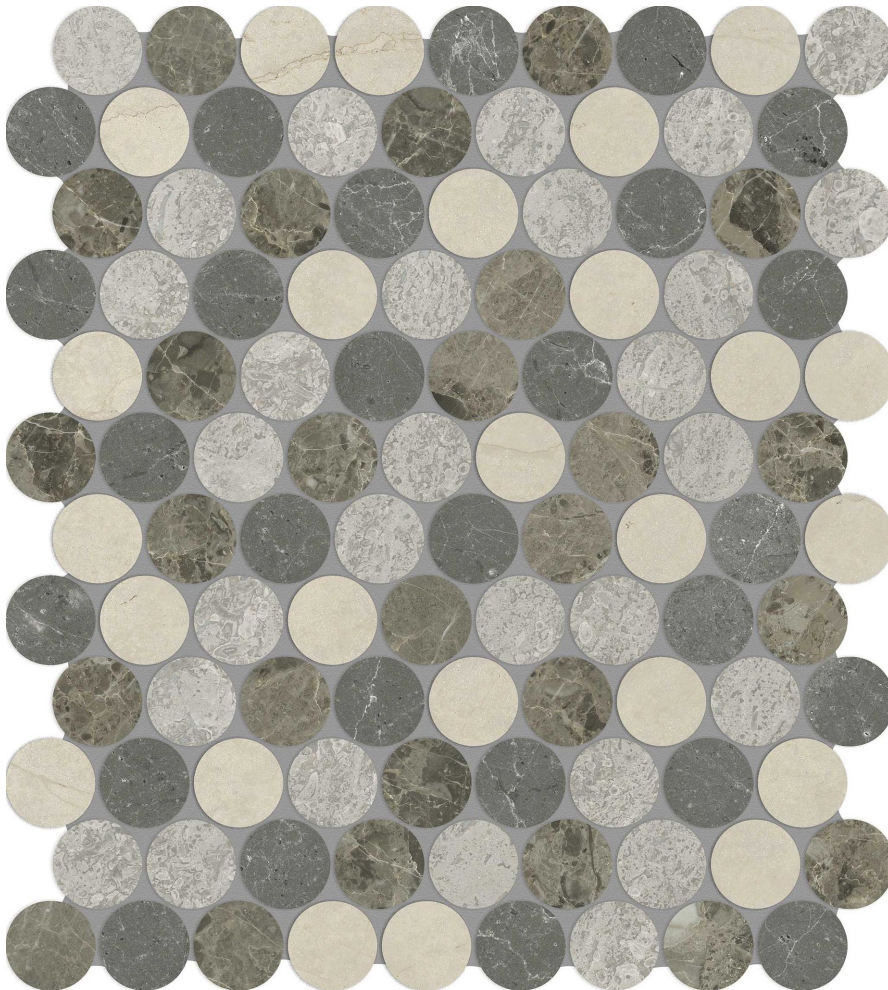

---

**PRODUCT**

**UTOPIO 1.25 PENNY ROUND TERRA MOSAIC**

---

Stone | 10"x14" | Natural Stone

**TECHNICAL DATA**

CODE: AS5001-04270

NAME: Utopio 1.25 Penny Round Terra Mosaic

SERIES: Utopio

SIZE: 10"x14"

FINISH: Polished & Honed

MOSAIC CHIP SIZE: 1.25"x1.25"

FAMILY: Stone

SUITABLE FOR: Indoor|Shower

TPOLOGY: Natural Stone

TYPE OF PIECE: Mosaic