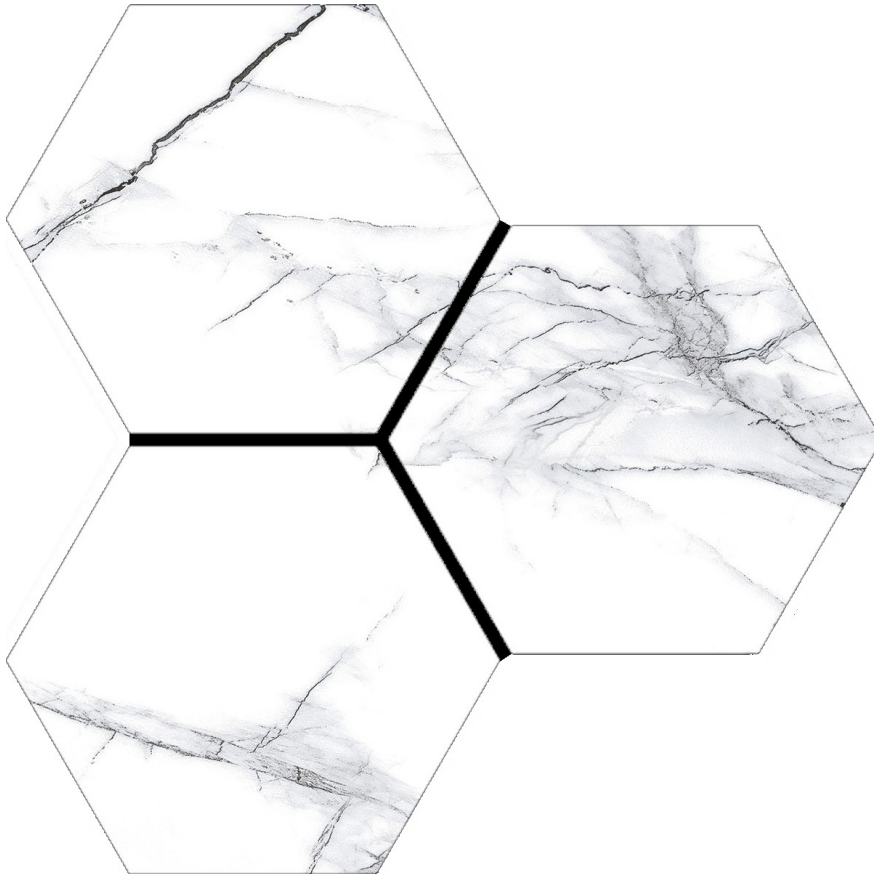

# TREASURE ICE WHITE MARBLE 6" CARVED HEXAGON

---

Tile | 6"x6" | Porcelain

**GRAPHIC VARIETY**

## **TECHNICAL DATA**

CODE: QUTS-IC-5C  
NAME: Treasure Ice White Marble 6" Carved Hexagon  
SERIES: Treasure  
SIZE: 6"x6"  
FINISH: Carved  
LOOK: Marble Look  
FROST RESISTANCE: Yes  
PEI: 4  
SHADE VARIATION: V3  
FAMILY: Tile  
STYLE: Contemporary  
SUITABLE FOR: Indoor, Shower, Backsplash  
TYPOLOGY: Porcelain  
TYPE OF PIECE: Field Tile  
USE: Floor and Wall