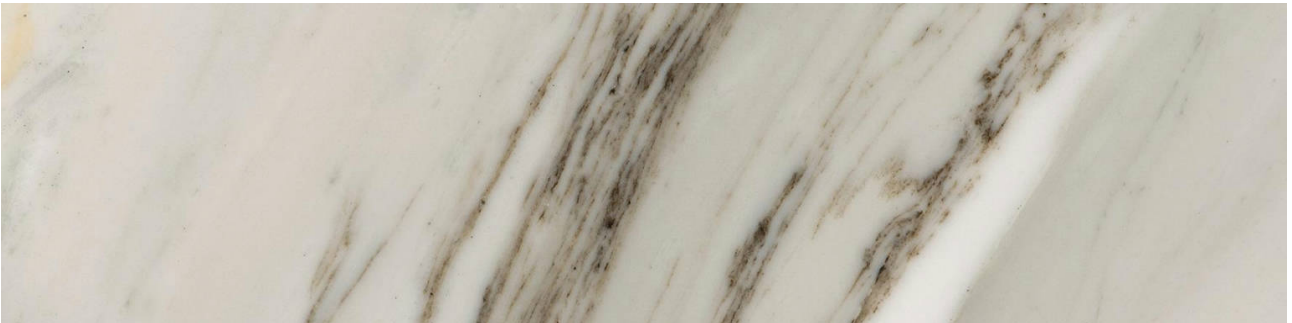

PRODUCT
3X12 POLISHED CRUSH GOLD

Tile | 3"x12" | Porcelain

GRAPHIC VARIETY

ROOM SCENES

TECHNICAL DATA

CODE: QUMY-CR-3P

NAME: 3X12 Polished Crush Gold

SERIES: Mystique

SIZE: 3"x12"

FINISH: Polished

LOOK: Marble Look

FROST RESISTANCE: Yes

PEI: 4

SHADE VARIATION: V4

EDGE: Rectified

FAMILY: Tile

STYLE: Contemporary

SUITABLE FOR: Indoor, Shower

TPOLOGY: Porcelain

TYPE OF PIECE: Field Tile

USE: Floor and Wall

NOTES: •MADE IN THE USA •Products containing as much as 45% recycled content. • Post-consumer recycled content levels as much as 3%. • Zero industrial wastewater discharge. • A 99% internal process recycling rate. • Local sourcing of >95% raw materials (within 500-mile radius of factory) resulting in low transportation related carbon emissions.