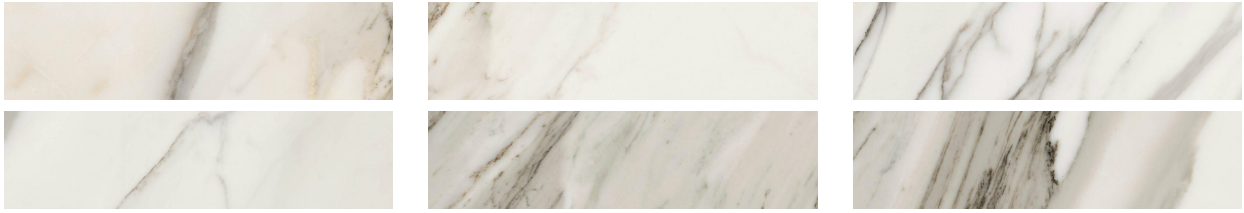

PRODUCT
3X12 POLISHED CRUSH GOLD

Tile | 3"x12" | Porcelain

GRAPHIC VARIETY

ROOM SCENES

TECHNICAL DATA

CODE: QUMY-CR-3P

NAME: 3X12 Polished Crush Gold

SERIES: Mystique

SIZE: 3"x12"

FINISH: Polished

LOOK: Marble Look

FROST RESISTANCE: Yes

PEI: 4

SHADE VARIATION: V4

EDGE: Rectified

FAMILY: Tile

STYLE: Contemporary

SUITABLE FOR: Indoor, Shower

TPOLOGY: Porcelain

TYPE OF PIECE: Field Tile

USE: Floor and Wall

NOTES: •MADE IN THE USA •Products containing as much as 45% recycled content. • Post-consumer recycled content levels as much as 3%. • Zero industrial wastewater discharge. • A 99% internal process recycling rate. • Local sourcing of >95% raw materials (within 500-mile radius of factory) resulting in low transportation related carbon emissions.