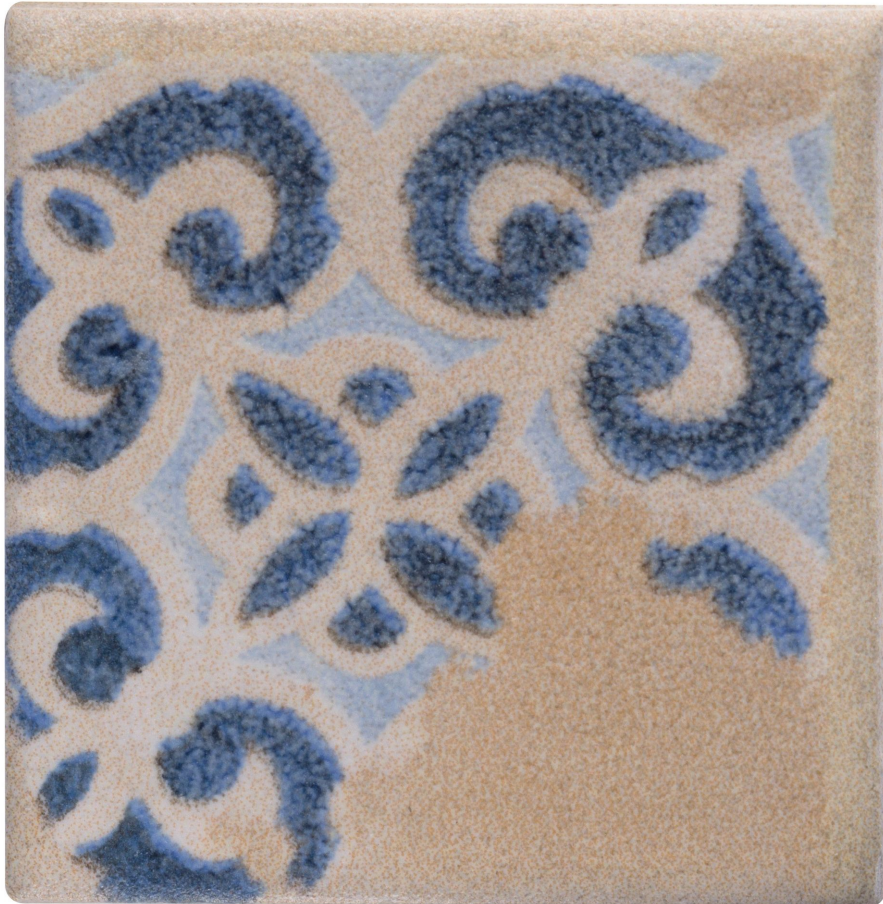

PRODUCT
TUSCANY 1.5X1.5 TACO BOURTON

Tile | 1.5"x1.5" | Extruded Porcelain

TECHNICAL DATA

CODE: QUTC-BO-TACO

NAME: Tuscany 1.5x1.5 Taco Bourton

SERIES: Tuscany

SIZE: 1.5"x1.5"

FINISH: Matt

LOOK: Terracotta

FROST RESISTANCE: Yes

PEI: 4

FAMILY: Tile

SUITABLE FOR: Indoor| Outdoor| Pool

TPOLOGY: Extruded Porcelain

TYPE OF PIECE: Field Tile

USE: Floor and Wall

NOTES: Bourton decors can be paired with Dune field tiles for a coordinated look.

PACKING

Size	Product type	BOX			PALLET		
		pcs	sqft	lb	boxes	sqft	lb
1.5"x1.5"	Field Tile	120			112		

WARNING The information contained in this packing list is for guidance only, the contents of the packing may vary. Please consult our sales representatives for an exact list.