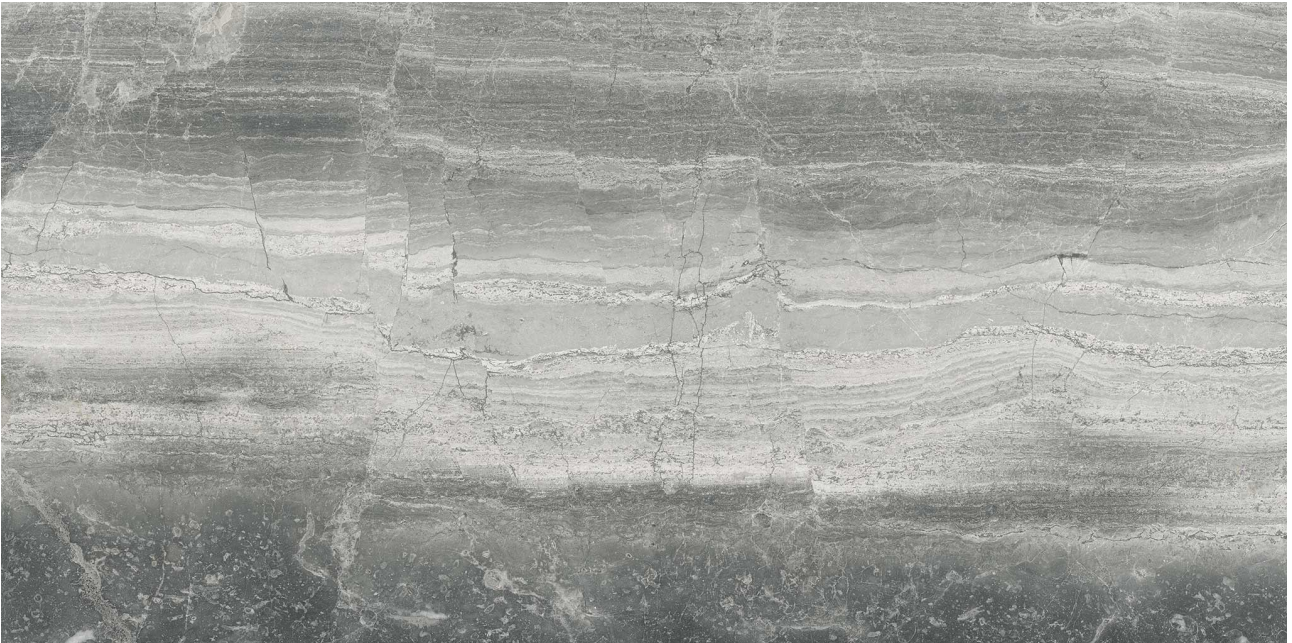

PRODUCT
VOLCANA NOTTE 18X36

Stone | 18"x36" | Marble

TECHNICAL DATA

CODE: AS5000-04240
NAME: Volcana Notte 18x36
SERIES: Volcana Notte
SIZE: 18"x36"
FINISH: Honed
EDGE: Straight Edge
FAMILY: Stone
SUITABLE FOR: Indoor|Shower
TYPOLOGY: Marble
TYPE OF PIECE: Field Tile
USE: Floor and Wall