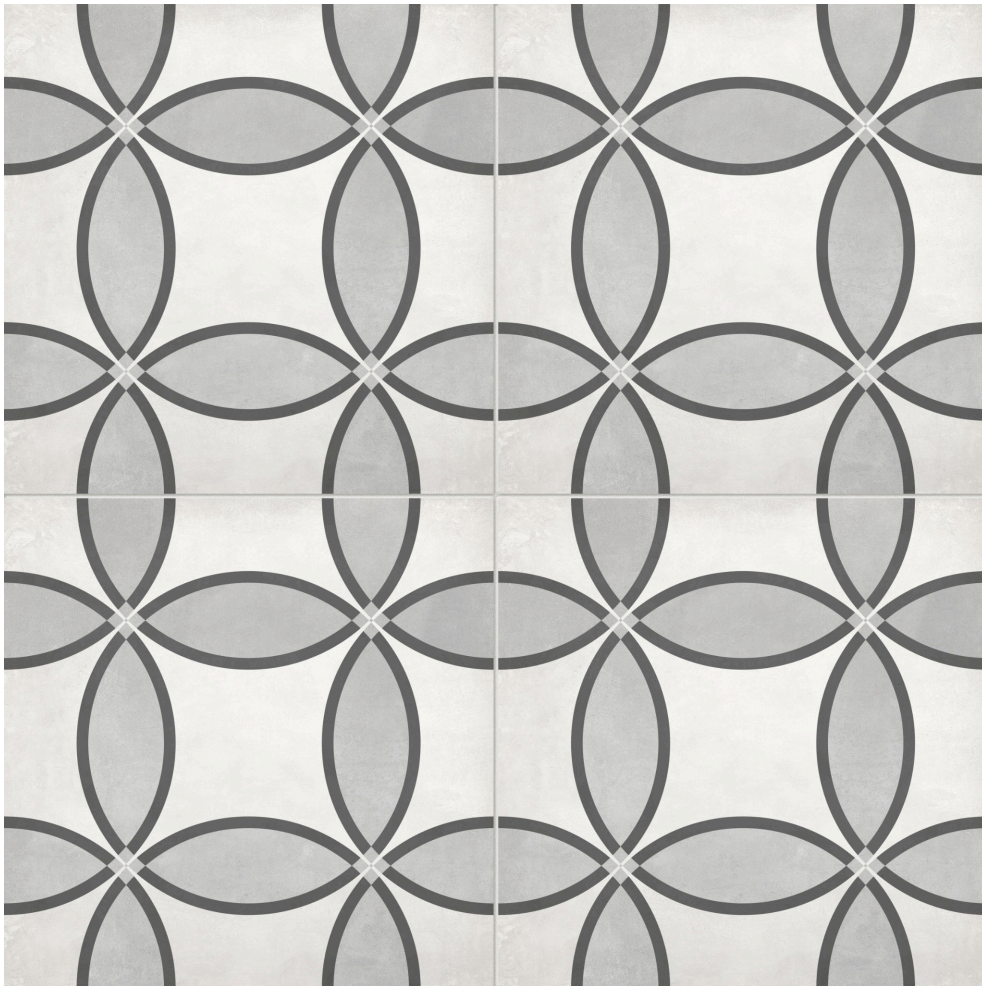

---

**PRODUCT**  
**FORM 8X8 ICE ZENITH**

---

Tile | 8"x8" | Pressed Glazed Porcelain

## **TECHNICAL DATA**

CODE: AC4500-07550

NAME: Form 8x8 Ice Zenith

SERIES: Form AC

SIZE: 8"x8"

FINISH: Matte

LOOK: Patterned Tiles

FROST RESISTANCE: Yes