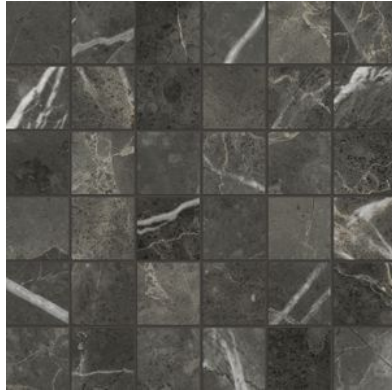

PRODUCT

FLORENCE 2X2 CARBON MATTE MOSAIC

Tile | 12"x12" | Glazed Porcelain

GRAPHIC VARIETY

ROOM SCENES

TECHNICAL DATA

CODE: QUFC-CA-M
NAME: Florence 2X2 Carbon Matte Mosaic
SERIES: Florence
SIZE: 12"x12"
FINISH: Matt
LOOK: Marble Look
FROST RESISTANCE: Yes
MOSAIC CHIP SIZE: 2"X2"
PEI: 4
SHADE VARIATION: V3
BREAKING STRENGTH (APH): >350 - >1600
CHEMICAL RESISTANCE (APH): CLASS A
DCOF (APH): MATTE ≥ 0.60
FAMILY: Tile
R VALUE (APH): MATTE R10
STAIN RESISTANCE (APH): CLASS A & 5
STYLE: Contemporary
SUITABLE FOR: Indoor, Outdoor, Pool, Backsplash, Shower
TYPOLOGY: Glazed Porcelain
THICKNESS (APH): 8.4 mm
TYPE OF PIECE: Mosaic
USE: Floor and Wall