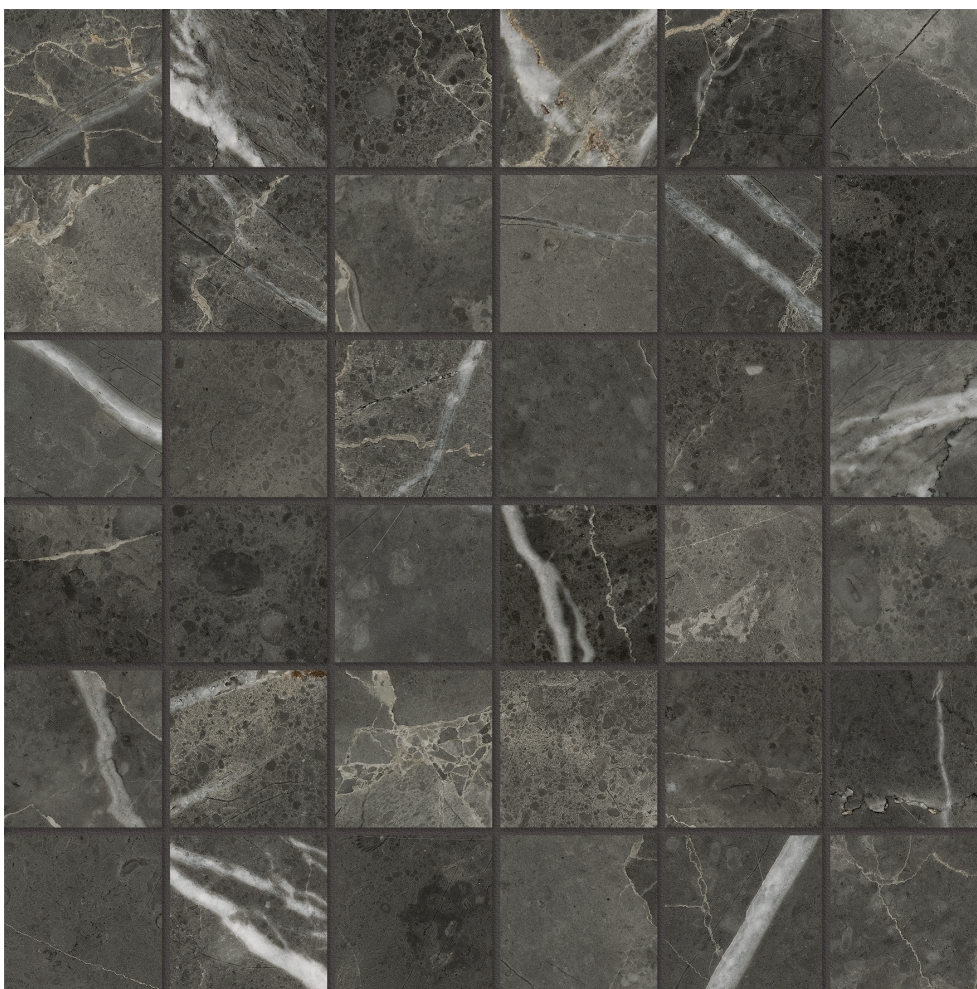

PRODUCT

FLORENCE 2X2 CARBON MATTE MOSAIC

Tile | 12"x12" | Glazed Porcelain

GRAPHIC VARIETY

ROOM SCENES

TECHNICAL DATA

CODE: QUFC-CA-M
NAME: Florence 2X2 Carbon Matte Mosaic
SERIES: Florence
SIZE: 12"x12"
FINISH: Matt
LOOK: Marble Look
FROST RESISTANCE: Yes
MOSAIC CHIP SIZE: 2"X2"
PEI: 4
SHADE VARIATION: V3
BREAKING STRENGTH (APH): >350 - >1600
CHEMICAL RESISTANCE (APH): CLASS A
DCOF (APH): MATTE ≥ 0.60
FAMILY: Tile
R VALUE (APH): MATTE R10
STAIN RESISTANCE (APH): CLASS A & 5
STYLE: Contemporary
SUITABLE FOR: Indoor, Outdoor, Pool, Backsplash, Shower
TYPOLOGY: Glazed Porcelain
THICKNESS (APH): 8.4 mm
TYPE OF PIECE: Mosaic
USE: Floor and Wall