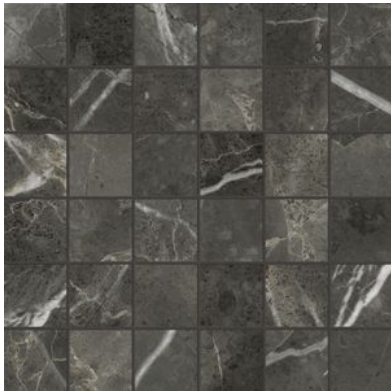

PRODUCT

FLORENCE 2X2 CARBON MATTE MOSAIC

Tile | 12"x12" | Glazed Porcelain

GRAPHIC VARIETY

ROOM SCENES

TECHNICAL DATA

CODE: QUFC-CA-M
NAME: Florence 2X2 Carbon Matte Mosaic
SERIES: Florence
SIZE: 12"x12"
FINISH: Matt
LOOK: Marble Look
FROST RESISTANCE: Yes
MOSAIC CHIP SIZE: 2"X2"
PEI: 4
SHADE VARIATION: V3
BREAKING STRENGTH (APH): >350 - >1600
CHEMICAL RESISTANCE (APH): CLASS A
DCOF (APH): MATTE ≥ 0.60
FAMILY: Tile
R VALUE (APH): MATTE R10
STAIN RESISTANCE (APH): CLASS A & 5
STYLE: Contemporary
SUITABLE FOR: Indoor, Outdoor, Pool, Backsplash, Shower
TYPOLOGY: Glazed Porcelain
THICKNESS (APH): 8.4 mm
TYPE OF PIECE: Mosaic
USE: Floor and Wall