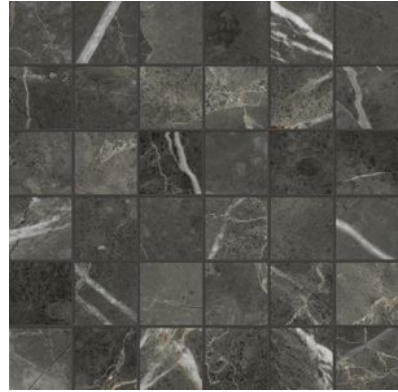

PRODUCT

FLORENCE 2X2 CARBON MATTE MOSAIC

Tile | 12"x12" | Glazed Porcelain

GRAPHIC VARIETY

ROOM SCENES

TECHNICAL DATA

CODE: QUFC-CA-M
NAME: Florence 2X2 Carbon Matte Mosaic
SERIES: Florence
SIZE: 12"x12"
FINISH: Matt
LOOK: Marble Look
FROST RESISTANCE: Yes
MOSAIC CHIP SIZE: 2"X2"
PEI: 4
SHADE VARIATION: V3
BREAKING STRENGTH (APH): >350 - >1600
CHEMICAL RESISTANCE (APH): CLASS A
DCOF (APH): MATTE ≥ 0.60
FAMILY: Tile
R VALUE (APH): MATTE R10
STAIN RESISTANCE (APH): CLASS A & 5
STYLE: Contemporary
SUITABLE FOR: Indoor, Outdoor, Pool, Backsplash, Shower
TYPOLOGY: Glazed Porcelain
THICKNESS (APH): 8.4 mm
TYPE OF PIECE: Mosaic
USE: Floor and Wall