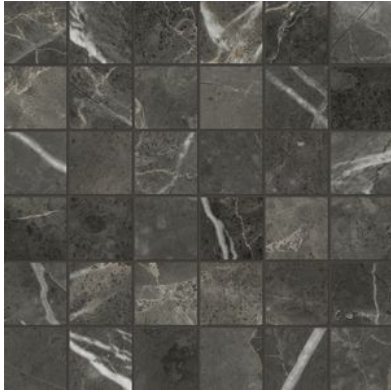

PRODUCT

FLORENCE 2X2 CARBON MATTE MOSAIC

Tile | 12"x12" | Glazed Porcelain

GRAPHIC VARIETY

ROOM SCENES

TECHNICAL DATA

CODE: QUFC-CA-M
NAME: Florence 2X2 Carbon Matte Mosaic
SERIES: Florence
SIZE: 12"x12"
FINISH: Matt
LOOK: Marble Look
FROST RESISTANCE: Yes
MOSAIC CHIP SIZE: 2"X2"
PEI: 4
SHADE VARIATION: V3
BREAKING STRENGTH (APH): >350 - >1600
CHEMICAL RESISTANCE (APH): CLASS A
DCOF (APH): MATTE ≥ 0.60
FAMILY: Tile
R VALUE (APH): MATTE R10
STAIN RESISTANCE (APH): CLASS A & 5
STYLE: Contemporary
SUITABLE FOR: Indoor, Outdoor, Pool, Backsplash, Shower
TYPOLOGY: Glazed Porcelain
THICKNESS (APH): 8.4 mm
TYPE OF PIECE: Mosaic
USE: Floor and Wall