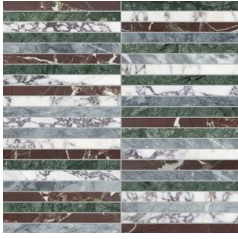

**Utopio Hydros Dove Mosaic**  
10.5"x11.9" | Natural Stone

**Utopio Hydros Blush Mosaic**  
10.5"x11.9" | Natural Stone

**Utopio .5x6 Stacked Polar Mosaic**  
11.65"x11.8" | Natural Stone

**Utopio .5x6 Stacked Terra Mosaic**  
11.65"x11.8" | Natural Stone