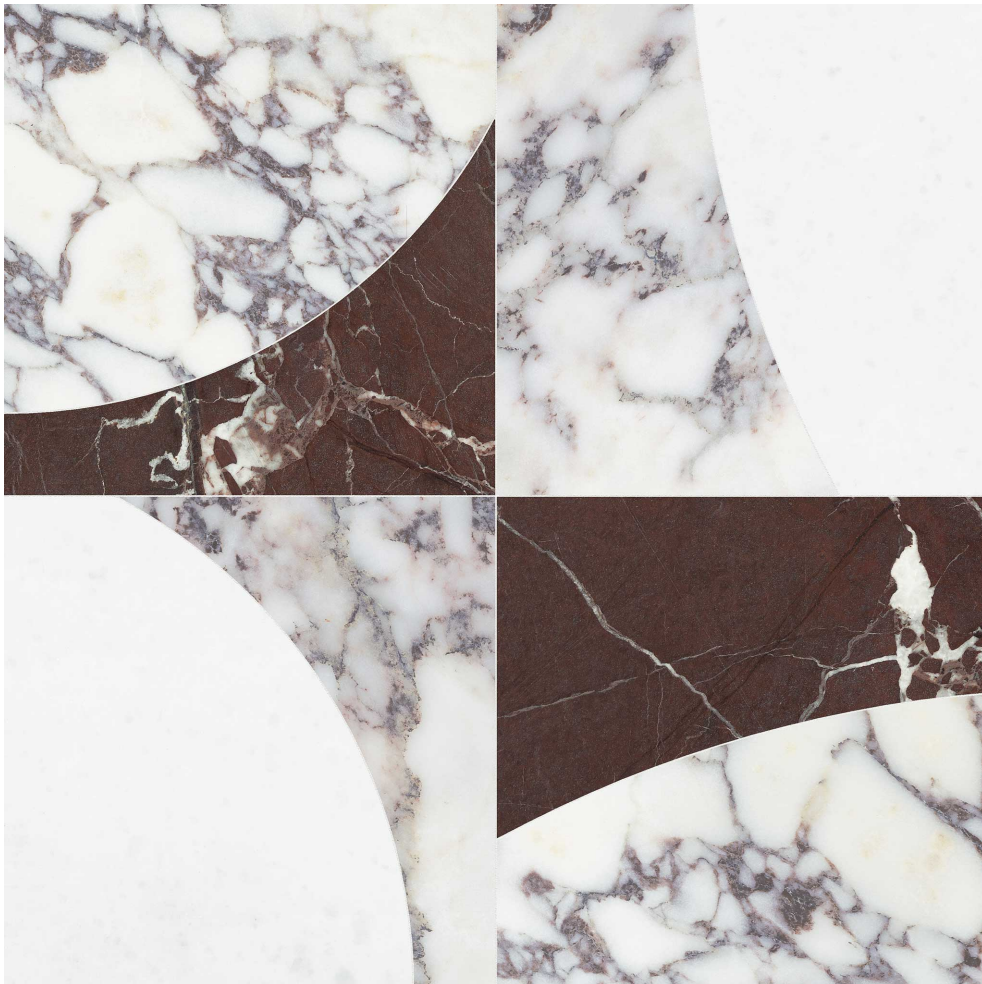

PRODUCT

UTOPIO ECLYPSE ORCHID MOSAIC

Stone | 11.9"x11.9" | Natural Stone

TECHNICAL DATA

CODE: AS5001-04100

NAME: Utopio Eclipse Orchid Mosaic

SERIES: Utopio

SIZE: 11.9"x11.9"

FINISH: Honed w/ Polished

FAMILY: Stone

SUITABLE FOR: Indoor|Shower

TPOLOGY: Natural Stone

TYPE OF PIECE: Mosaic

USE: Floor and Wall

NOTES: Mosaic sheet sizes are nominal and may vary slightly due to standard manufacturing tolerances.