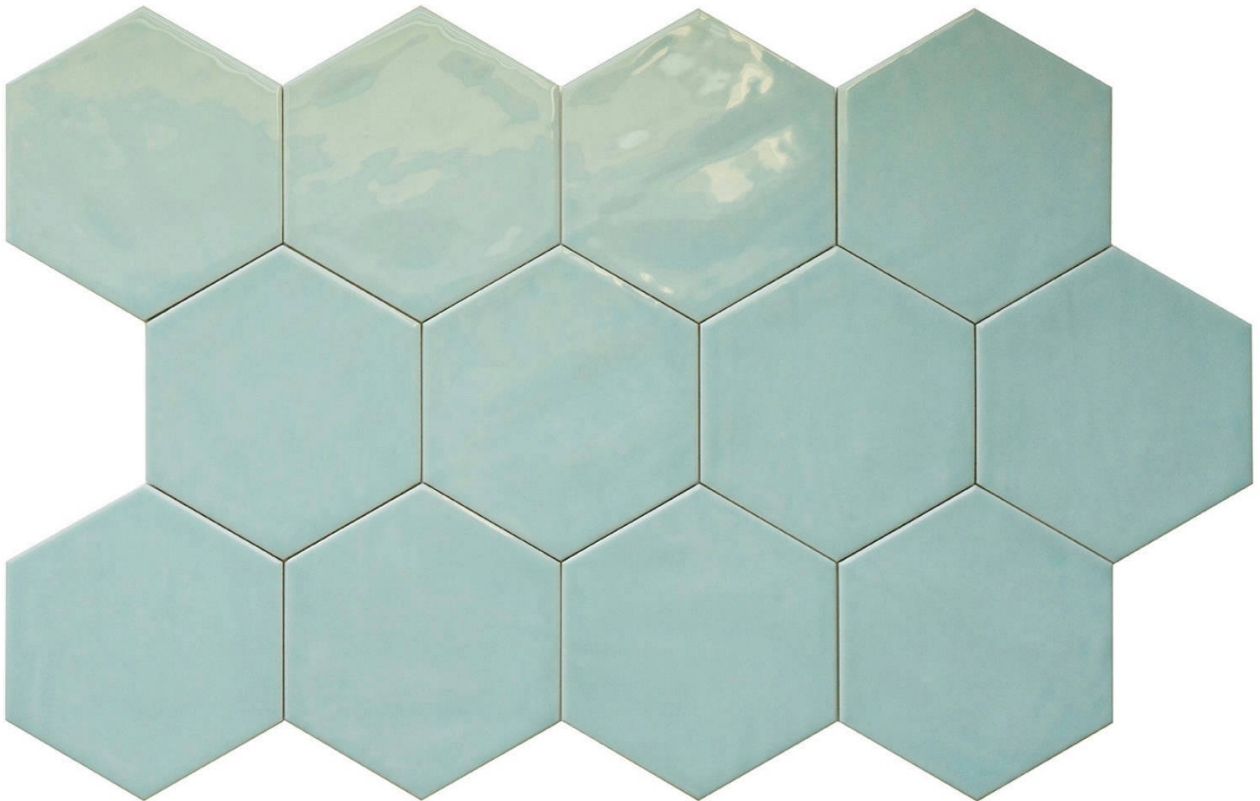

PRODUCT
RONDA 5.5X6.3" MINT HEXAGON

Tile | 5.5"x6.3" | Porcelain

TECHNICAL DATA

CODE: QURN-MI-1
NAME: Ronda 5.5X6.3" Mint Hexagon
SERIES: Ronda
SIZE: 5.5"x6.3"
FINISH: Gloss
LOOK: Hand-crafted
FROST RESISTANCE: Yes
PEI: 3
SHADE VARIATION: V1
FAMILY: Tile
STYLE: Traditional
SUITABLE FOR: Backsplash|Indoor|Outdoor|Pool|Shower
TYPOLOGY: Porcelain
TYPE OF PIECE: Field Tile
USE: Floor and Wall