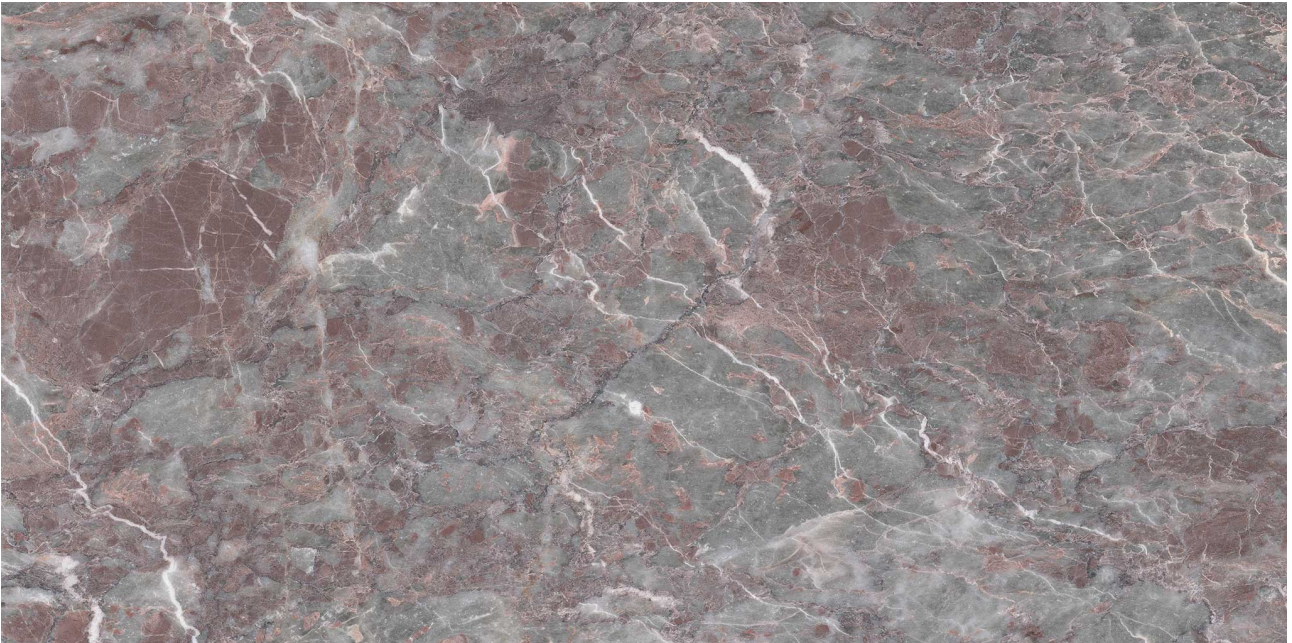

---

**PRODUCT**  
**SERENO BURGUNDY 18X36**

---

Stone | 3"x12" | Marble

## **TECHNICAL DATA**

CODE: AS5000-06200  
NAME: Sereno Burgundy 18x36  
SERIES: Sereno Burgundy  
SIZE: 3"x12"  
FINISH: Honed  
EDGE: Straight Edge  
FAMILY: Stone  
SUITABLE FOR: Indoor|Shower  
TYPOLOGY: Marble  
TYPE OF PIECE: Field Tile  
USE: Floor and Wall