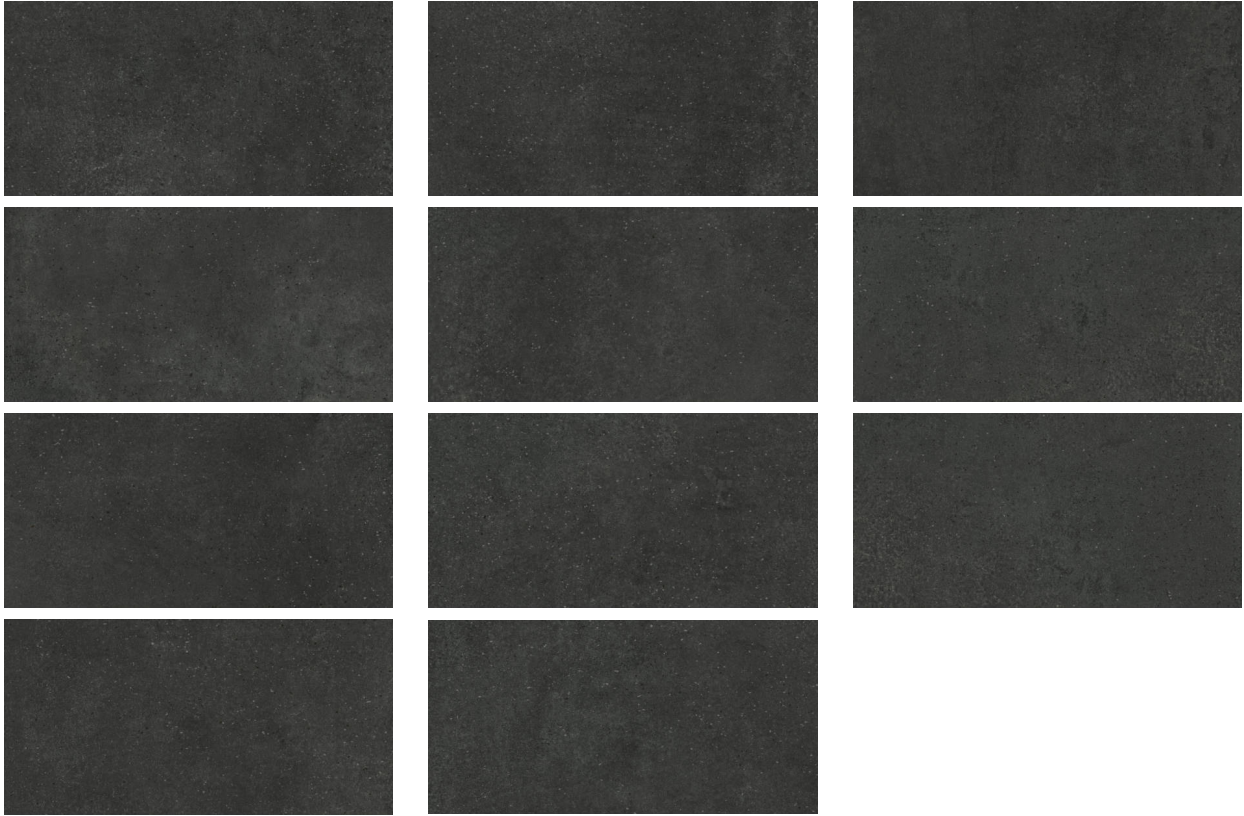

---

**PRODUCT**  
**ASHLAND 12X24 BLACK**

---

Tile | 12"x24" | Porcelain

**GRAPHIC VARIETY**

## **TECHNICAL DATA**

CODE: QUAS-BL-1  
NAME: Ashland 12X24 Black  
SERIES: Ashland  
SIZE: 12"x24"  
FINISH: Matt  
LOOK: Concrete  
FROST RESISTANCE: Yes  
PEI: 4  
SHADE VARIATION: V2  
EDGE: Rectified  
FAMILY: Tile  
STYLE: Contemporary  
SUITABLE FOR: Indoor|Outdoor|Shower  
TYPOLOGY: Porcelain  
TYPE OF PIECE: Field Tile  
USE: Floor and Wall