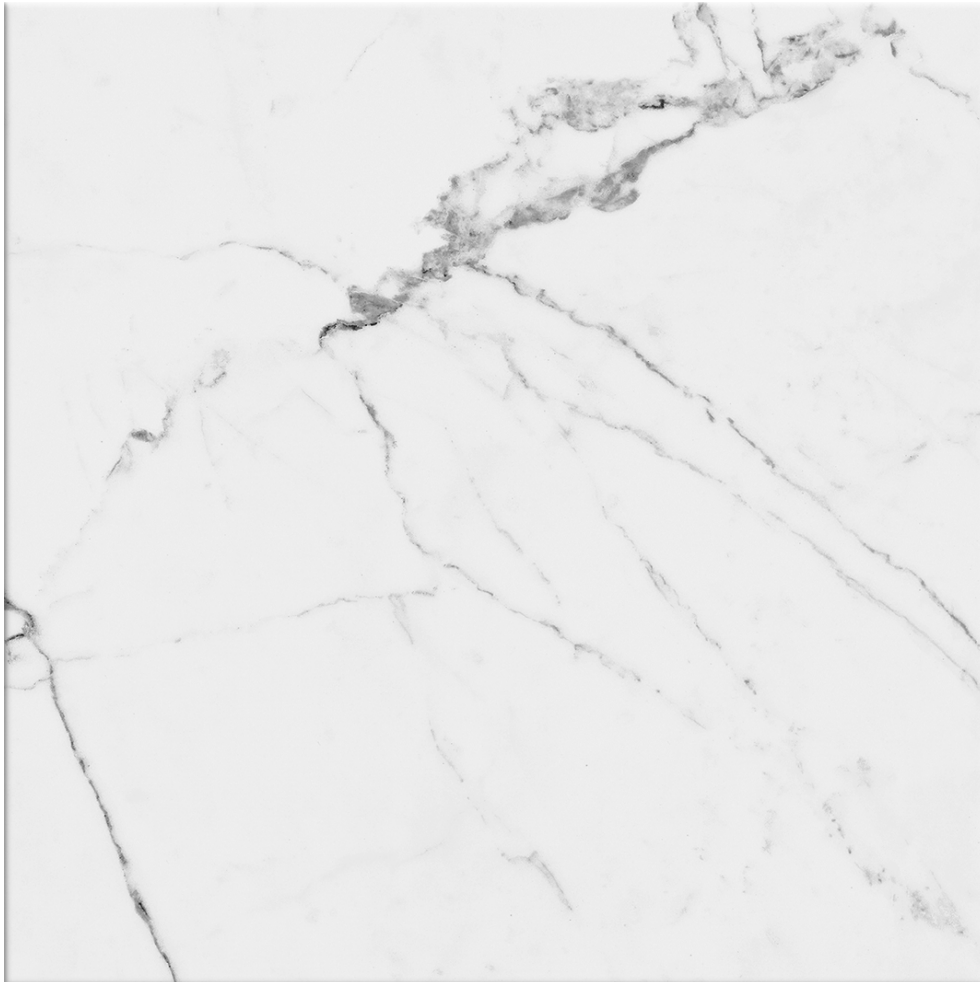

PRODUCT
OBSESSION 10X10 STATUARIO

Tile | 10"x10" | Glazed Porcelain

ROOM SCENES

TECHNICAL DATA

CODE: QUOB-ST-3
NAME: Obsession 10x10 Statuario
SERIES: Obsession
SIZE: 10"x10"
FINISH: Matt
LOOK: Marble Look
FROST RESISTANCE: Yes
PEI: 4
SHADE VARIATION: V1
BREAKING STRENGTH (APH): ≥ 1300 N
CHEMICAL RESISTANCE (APH): GA GLA GHA
DCOF (APH): > 0.42
FAMILY: Tile
MOHS (APH): 6
R VALUE (APH): R9
STAIN RESISTANCE (APH): 5
STYLE: Classic
SUITABLE FOR: Backsplash|Indoor|Shower
TYPOLOGY: Glazed Porcelain
THICKNESS (APH): 9 mm
TYPE OF PIECE: Field Tile
USE: Floor and Wall
NOTES: 22 graphic variations