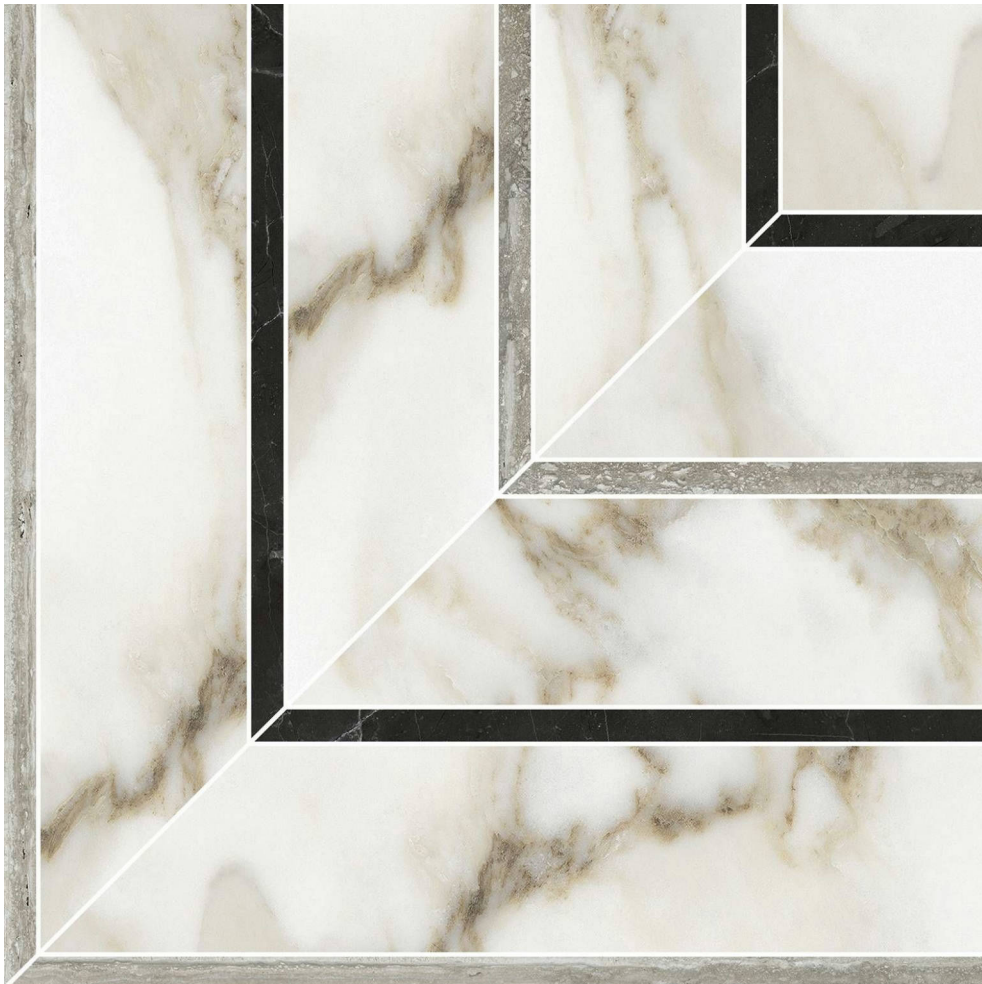

## **TECHNICAL DATA**

CODE: QULX-AM-M4H  
NAME: Amalfi Calacatta Honed Picco Mosaic  
SERIES: Luxury  
SIZE: 8"x8"  
FINISH: Matt  
LOOK: Marble Look  
EDGE: Rectified  
FAMILY: Tile  
STYLE: Contemporary  
SUITABLE FOR: Backsplash,Indoor,Shower  
TYPOLOGY: Glazed Porcelain  
TYPE OF PIECE: Field Tile  
USE: Floor and Wall