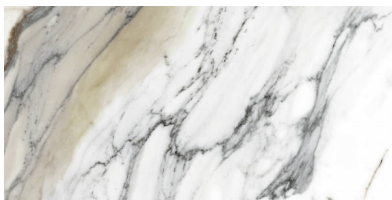

PRODUCT
24X48 MATTE ALLURE BLUE

Tile | 24"x48" | Porcelain

GRAPHIC VARIETY

TECHNICAL DATA

CODE: QUMY-AL-2M

NAME: 24X48 Matte Allure Blue

SERIES: Mystique

SIZE: 24"x48"

FINISH: Matt

LOOK: Marble Look

FROST RESISTANCE: Yes

PEI: 4

SHADE VARIATION: V4

EDGE: Rectified

FAMILY: Tile

STYLE: Contemporary