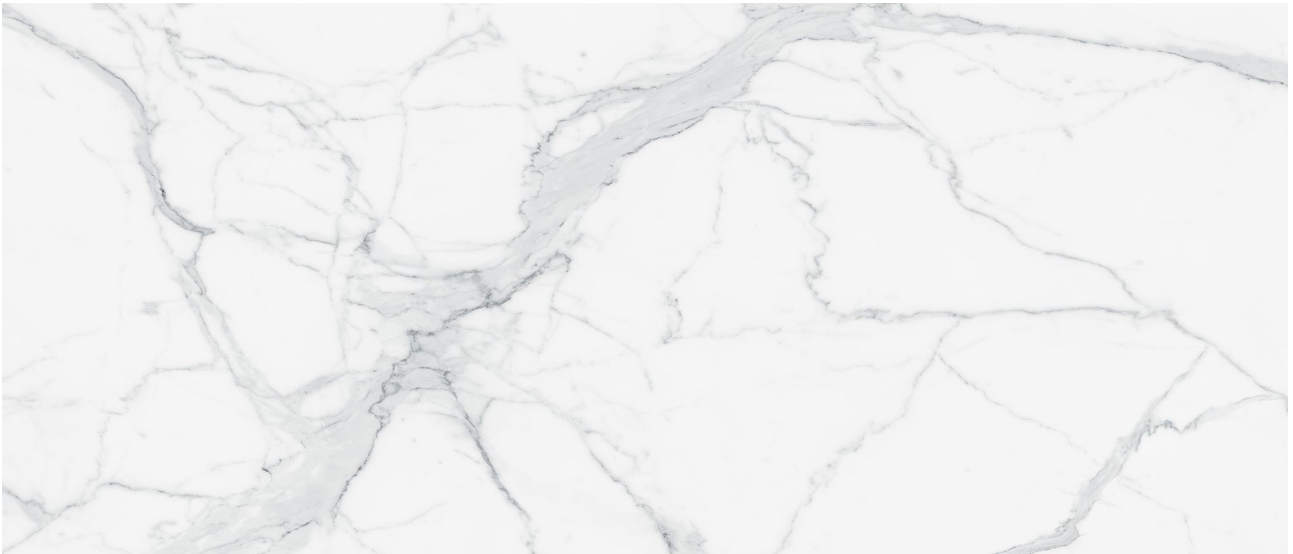

PRODUCT

ROYAL STONWORKS 48X110 GRANDVEIN WHITE HONED

Tile | 48"x110" | Sintered Slab

TECHNICAL DATA

CODE: QUSW-GV-2H

NAME: Royal Stoneworks 48X110 Grandvein White Honed

SERIES: Royal Stoneworks

SIZE: 48"x110"

FINISH: Honed

LOOK: Stone Look

FROST RESISTANCE: Yes

SHADE VARIATION: V3

EDGE: Rectified

FAMILY: Tile

STYLE: Contemporary

SUITABLE FOR: Indoor|Shower