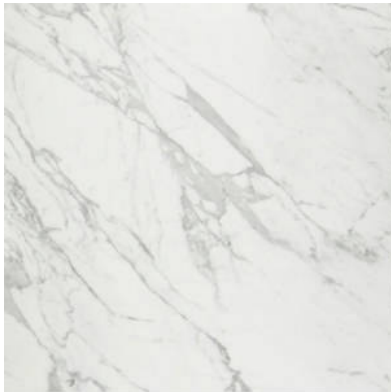

PRODUCT

MILANO STATUARIO POLISHED 32X32

Tile | 31"x31" | Glazed Porcelain

GRAPHIC VARIETY

ROOM SCENES

TECHNICAL DATA

CODE: QULX-MI-5P
NAME: Milano Statuario Polished 32X32
SERIES: Luxury
SIZE: 31"x31"
FINISH: Polished
LOOK: Marble Look
FROST RESISTANCE: Yes
PEI: 4
EDGE: Rectified
FAMILY: Tile
STYLE: Contemporary
SUITABLE FOR: Indoor, Shower
TYPOLOGY: Glazed Porcelain
TYPE OF PIECE: Field Tile
USE: Floor and Wall