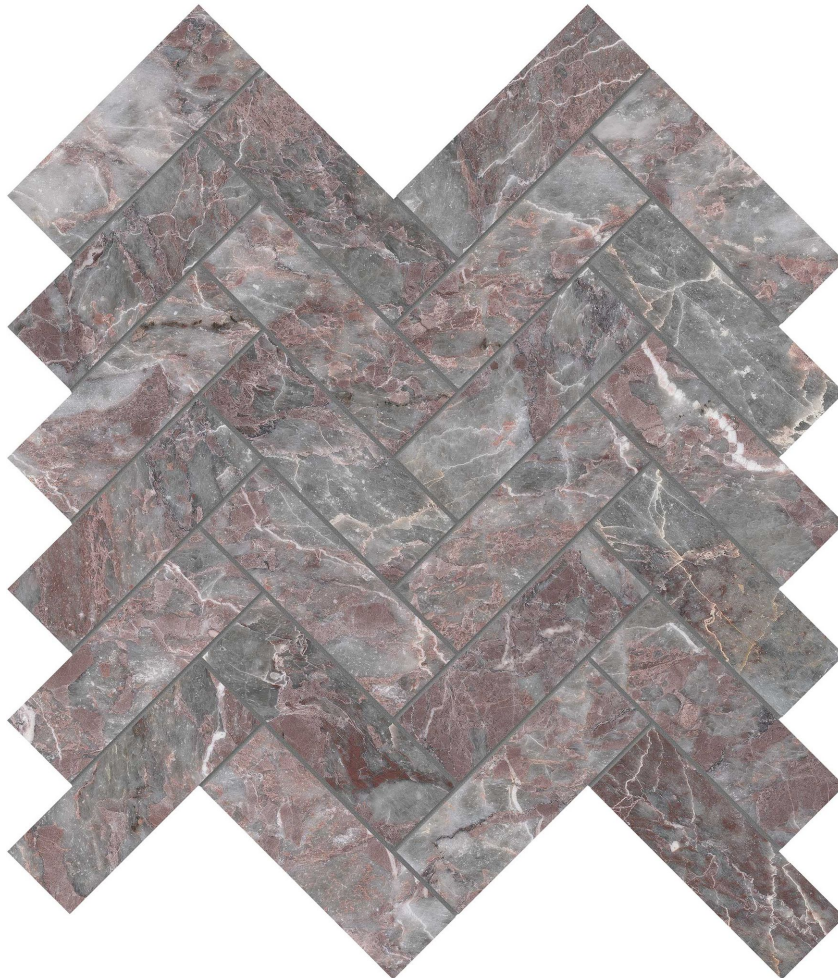

# SERENO BURGUNDY 1.25X4 HERRINGBONE MOSAIC

---

Stone | 11.25" x 11.375" | Marble