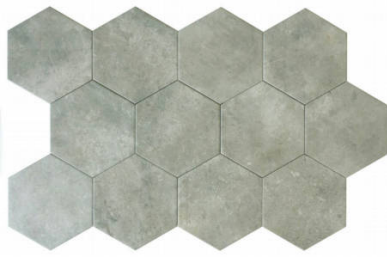

---

**SERIES  
SEVILLE**

---

Concrete | | Porcelain

**PRODUCTS**

**Seville 5.5X6.3" Black Hexagon**  
5.5"x6.3" | Porcelain

**Seville 5.5X6.3" Grey Hexagon**  
5.5"x6.3" | Porcelain

**Seville 5.5X6.3" White Hexagon**  
5.5"x6.3" | Porcelain

**ROOM SCENES**

Size	Product type	BOX			PALLET		
		pcs	sqft	lb	boxes	sqft	lb
5.5"x6.3"	Field Tile	26	4.74		105		

**WARNING** The information contained in this packing list is for guidance only, the contents of the packing may vary. Please consult our sales representatives for an exact list.