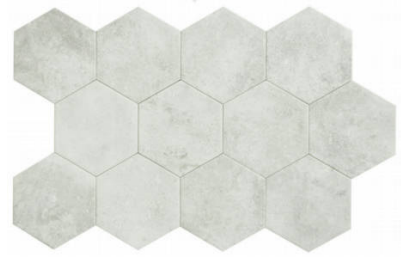

---

**SERIES  
SEVILLE**

---

Concrete | | Porcelain

**PRODUCTS**

**Seville 5.5X6.3" Black Hexagon**  
5.5"x6.3" | Porcelain

**Seville 5.5X6.3" Grey Hexagon**  
5.5"x6.3" | Porcelain

**Seville 5.5X6.3" White Hexagon**  
5.5"x6.3" | Porcelain

**ROOM SCENES**

Size	Product type	BOX			PALLET		
		pcs	sqft	lb	boxes	sqft	lb
5.5"x6.3"	Field Tile	26	4.74		105		

**WARNING** The information contained in this packing list is for guidance only, the contents of the packing may vary. Please consult our sales representatives for an exact list.