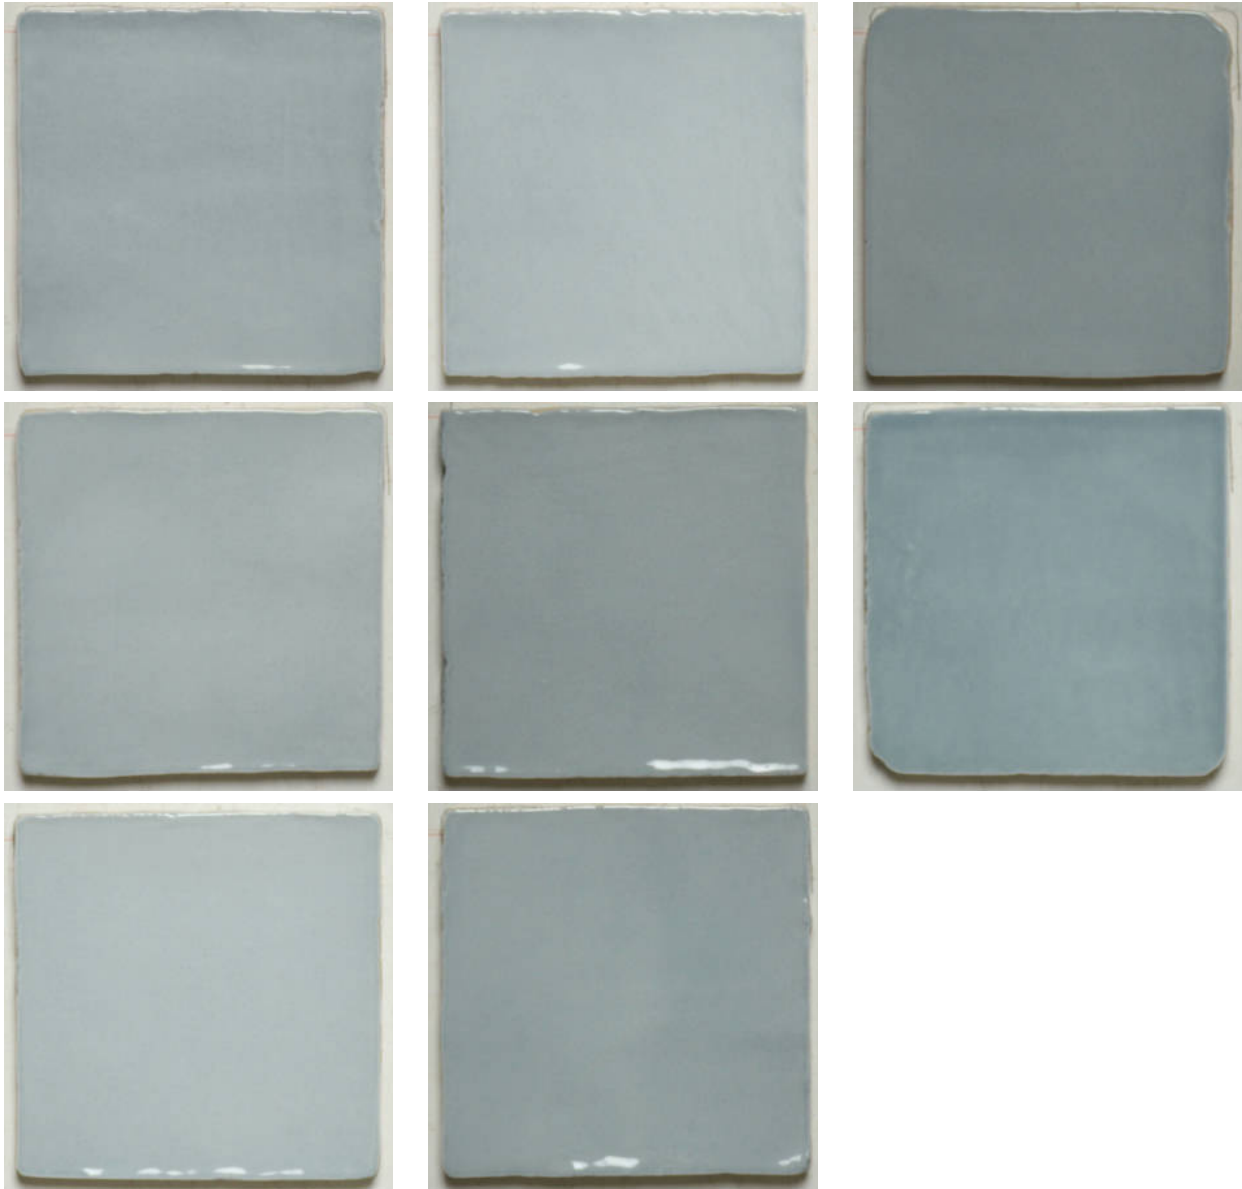

---

**PRODUCT**  
**AQUA MIX 4X4**

---

Tile | 4"x4" | Ceramic

**GRAPHIC VARIETY**

**ROOM SCENES**

## **TECHNICAL DATA**

CODE: QUCL-AM-2  
NAME: Aqua Mix 4X4  
SERIES: Colours  
SIZE: 4"x4"  
FINISH: Gloss  
LOOK: Hand-crafted  
FAMILY: Tile  
STYLE: Traditional  
SUITABLE FOR: Backsplash|Indoor  
TYPOLOGY: Ceramic  
TYPE OF PIECE: Field Tile  
USE: Wall only