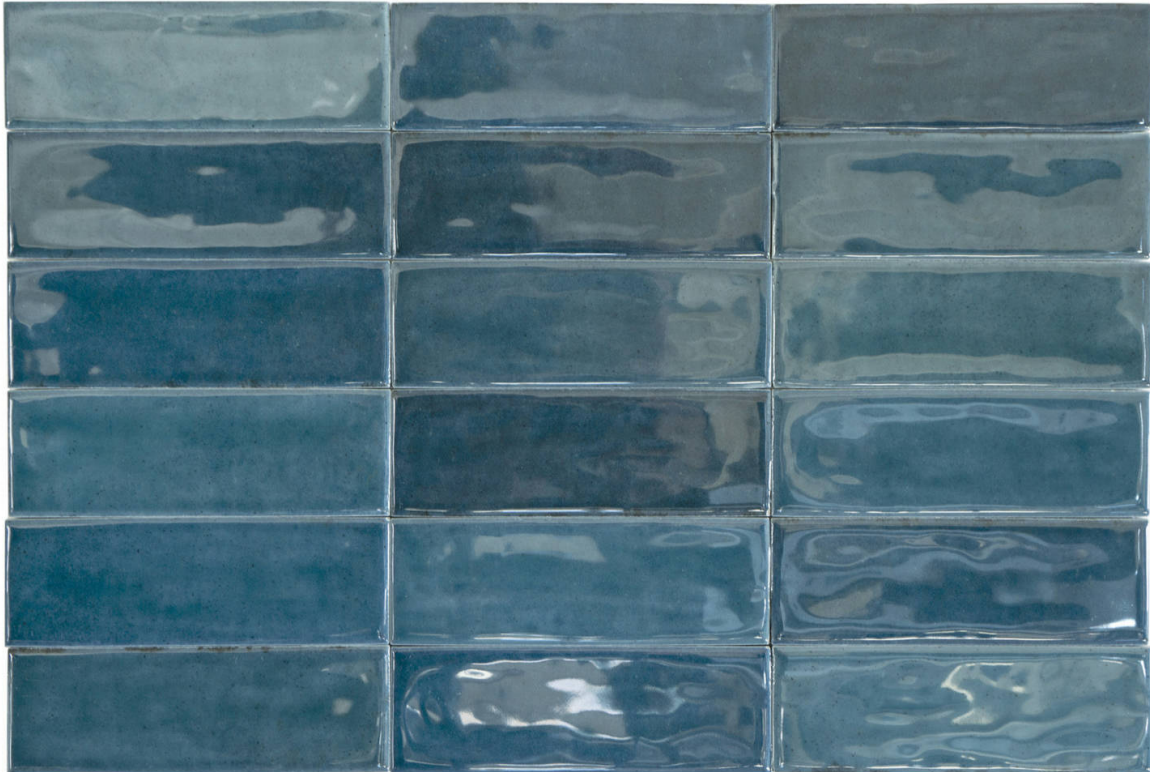

PRODUCT
BARCELONA 2X6\" BLUE

Tile | 2"x6" | Porcelain

GRAPHIC VARIETY

ROOM SCENES

TECHNICAL DATA

CODE: QUBC-BL-1
NAME: Barcelona 2x6" Blue
SERIES: Barcelona
SIZE: 2"x6"
FINISH: Gloss
LOOK: Hand-crafted
FROST RESISTANCE: Yes
PEI: 3
SHADE VARIATION: V3
FAMILY: Tile
STYLE: Traditional
SUITABLE FOR: Backsplash|Indoor|Outdoor|Pool|Shower
TYPOLOGY: Porcelain
TYPE OF PIECE: Field Tile
USE: Floor and Wall