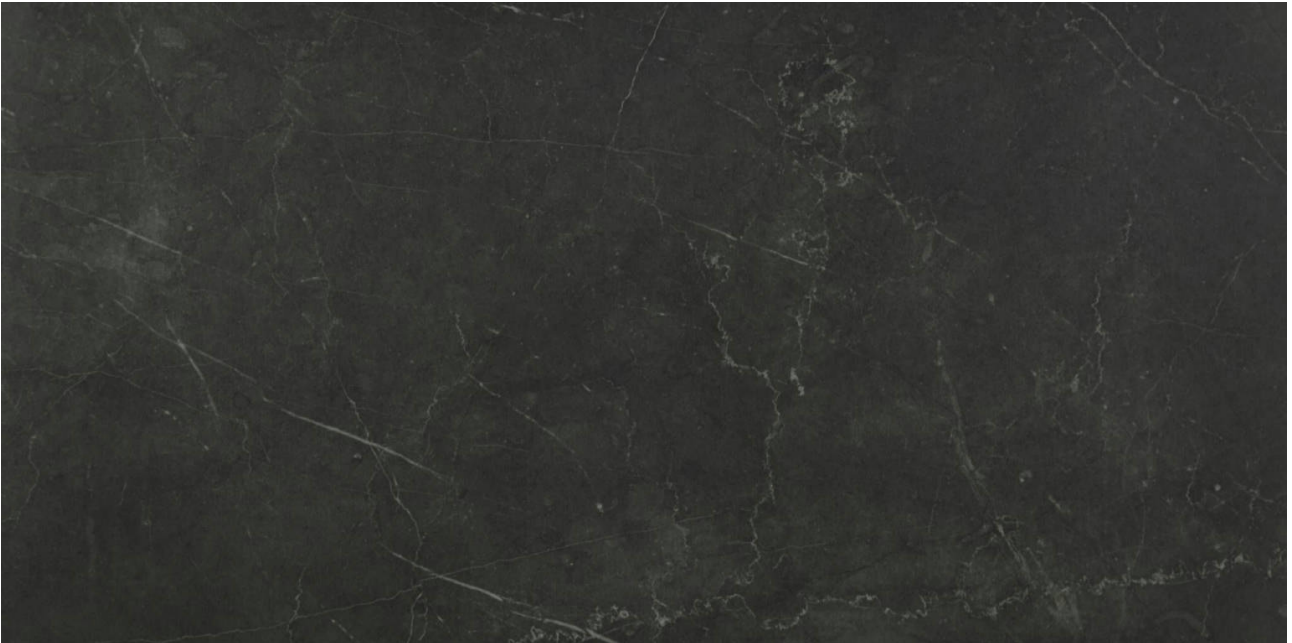

PRODUCT
TIVOLI NERO HONED 24X48

Tile | 24"x48" | Glazed Porcelain

GRAPHIC VARIETY

ROOM SCENES

TECHNICAL DATA

CODE: QULX-TI-4HN
NAME: Tivoli Nero Honed 24X48
SERIES: Luxury
SIZE: 24"x48"
FINISH: Matt
LOOK: Marble Look
FROST RESISTANCE: Yes
PEI: 4
EDGE: Rectified
FAMILY: Tile
STYLE: Contemporary
SUITABLE FOR: Indoor|Shower
TYPOLOGY: Glazed Porcelain
TYPE OF PIECE: Field Tile
USE: Floor and Wall