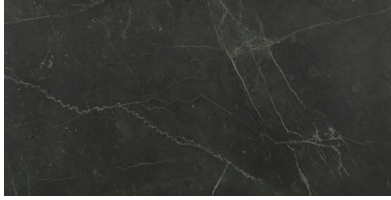

PRODUCT
TIVOLI NERO HONED 24X48

Tile | 24"x48" | Glazed Porcelain

GRAPHIC VARIETY

ROOM SCENES

TECHNICAL DATA

CODE: QULX-TI-4HN
NAME: Tivoli Nero Honed 24X48
SERIES: Luxury
SIZE: 24"x48"
FINISH: Matt
LOOK: Marble Look
FROST RESISTANCE: Yes
PEI: 4
EDGE: Rectified
FAMILY: Tile
STYLE: Contemporary
SUITABLE FOR: Indoor|Shower
TYPOLOGY: Glazed Porcelain
TYPE OF PIECE: Field Tile
USE: Floor and Wall