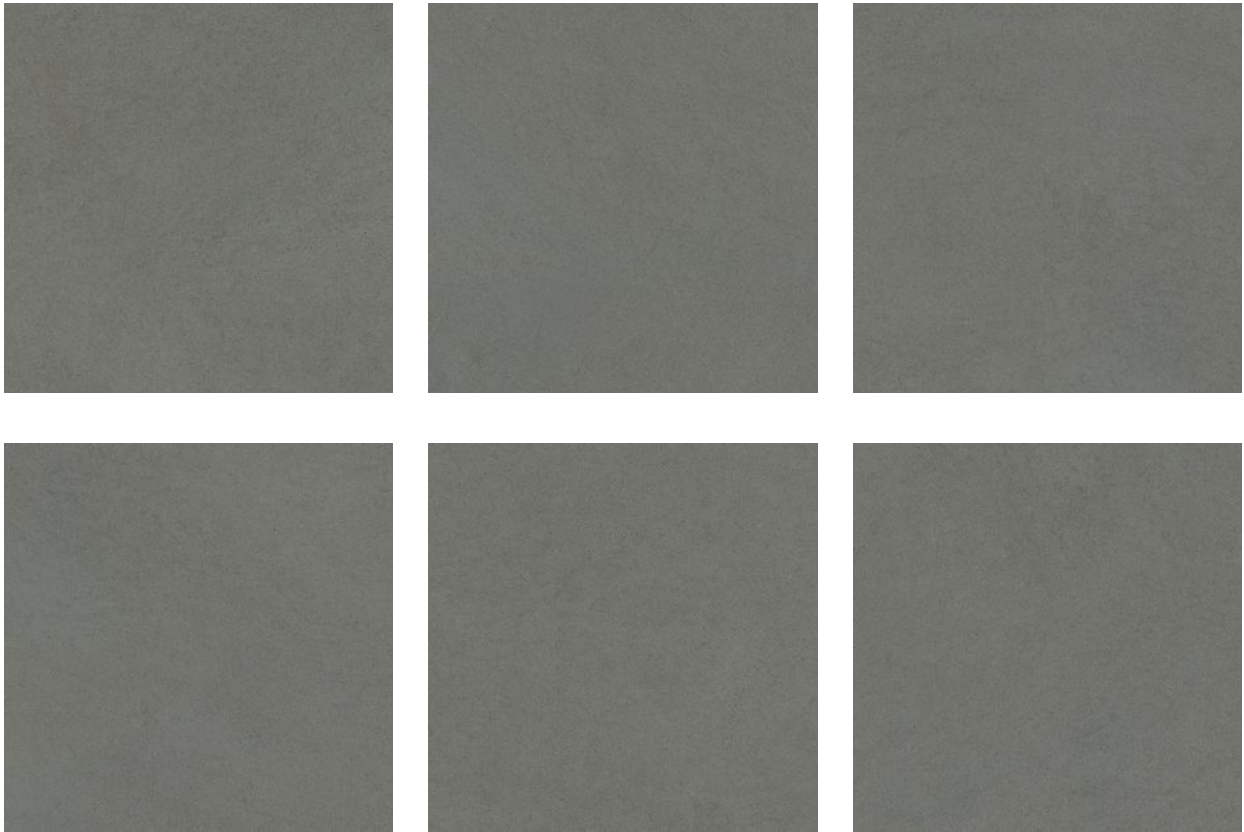

PRODUCT
CONCORD 13X13F UMBER MATTE

Tile | 13"x13" | Pressed Glazed Porcelain

GRAPHIC VARIETY

TECHNICAL DATA

CODE: QUCN-UM-1
NAME: Concord 13X13F Umber Matte
SERIES: Concord
SIZE: 13"x13"
FINISH: Matt
LOOK: Stone Look
FROST RESISTANCE: Yes
PEI: 4
SHADE VARIATION: V3
BREAKING STRENGTH (APH): >350 - >1600
CHEMICAL RESISTANCE (APH): CLASS A
DCOF (APH): MATTE ≥ 0.65
FAMILY: Tile
R VALUE (APH): MATTE R10
STAIN RESISTANCE (APH): CLASS A & 5
STYLE: Contemporary
SUITABLE FOR: Indoor, Outdoor, Pool, Backsplash, Shower
TYPOLOGY: Pressed Glazed Porcelain
THICKNESS (APH): 7.6 mm
TYPE OF PIECE: Field Tile
USE: Floor and Wall