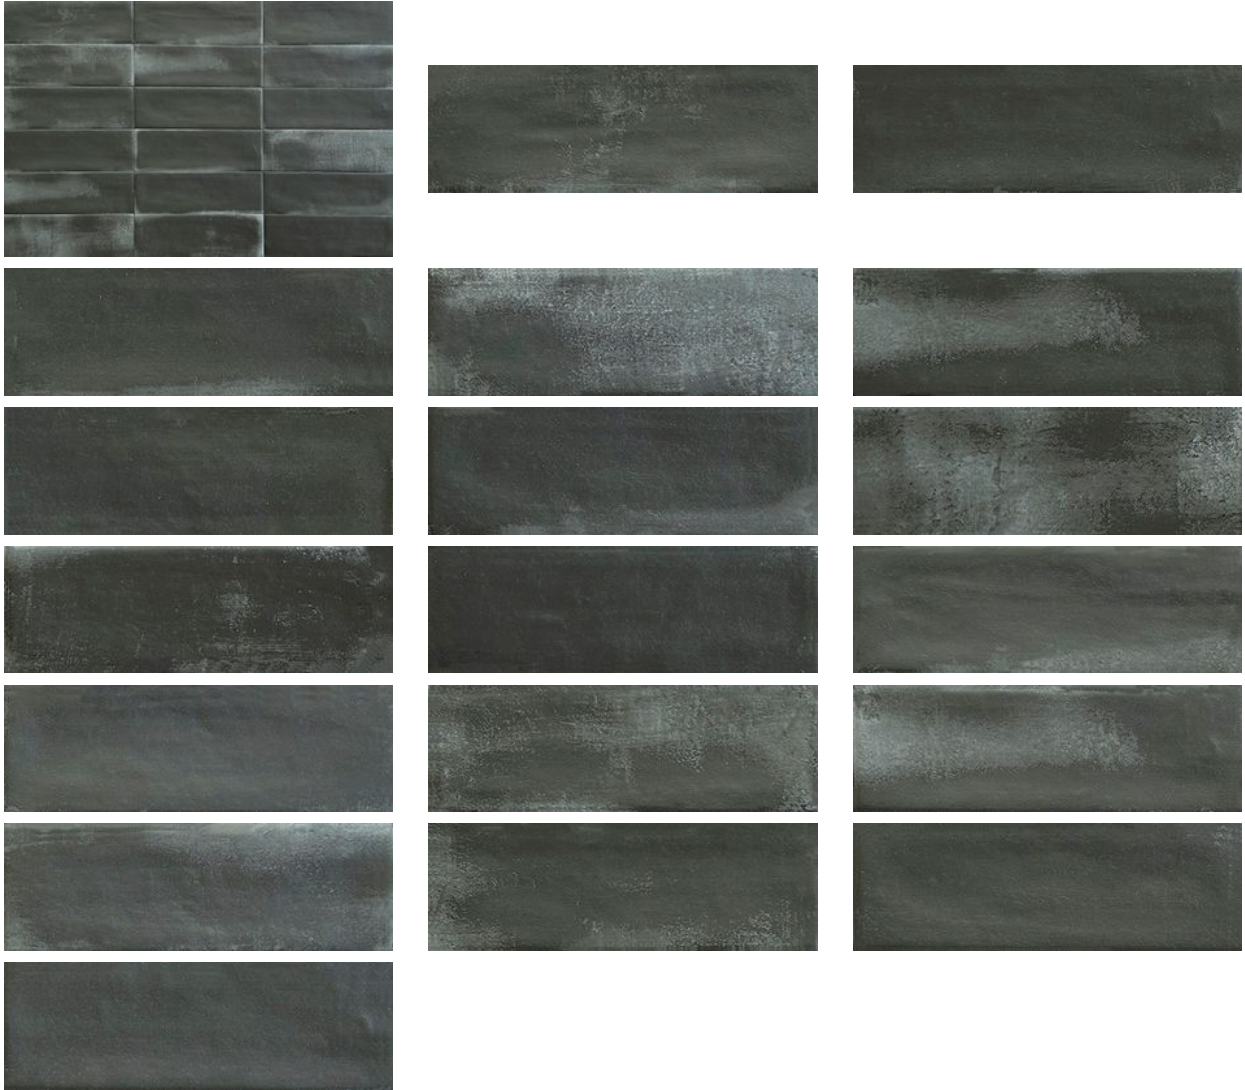

PRODUCT
ARUBA COAL MATT 2X6

Tile | 2"x6" | Porcelain

GRAPHIC VARIETY

ROOM SCENES

TECHNICAL DATA

CODE: QUAU-CO-1M
NAME: Aruba Coal Matt 2x6
SERIES: Aruba
SIZE: 2"x6"
FINISH: Gloss
LOOK: Subway Tile
FROST RESISTANCE: Yes
PEI: 4
FAMILY: Tile
STYLE: Contemporary
SUITABLE FOR: Indoor| Outdoor| Pool| Backsplash| Shower
TYPOLOGY: Porcelain
TYPE OF PIECE: Field Tile
USE: Floor and Wall