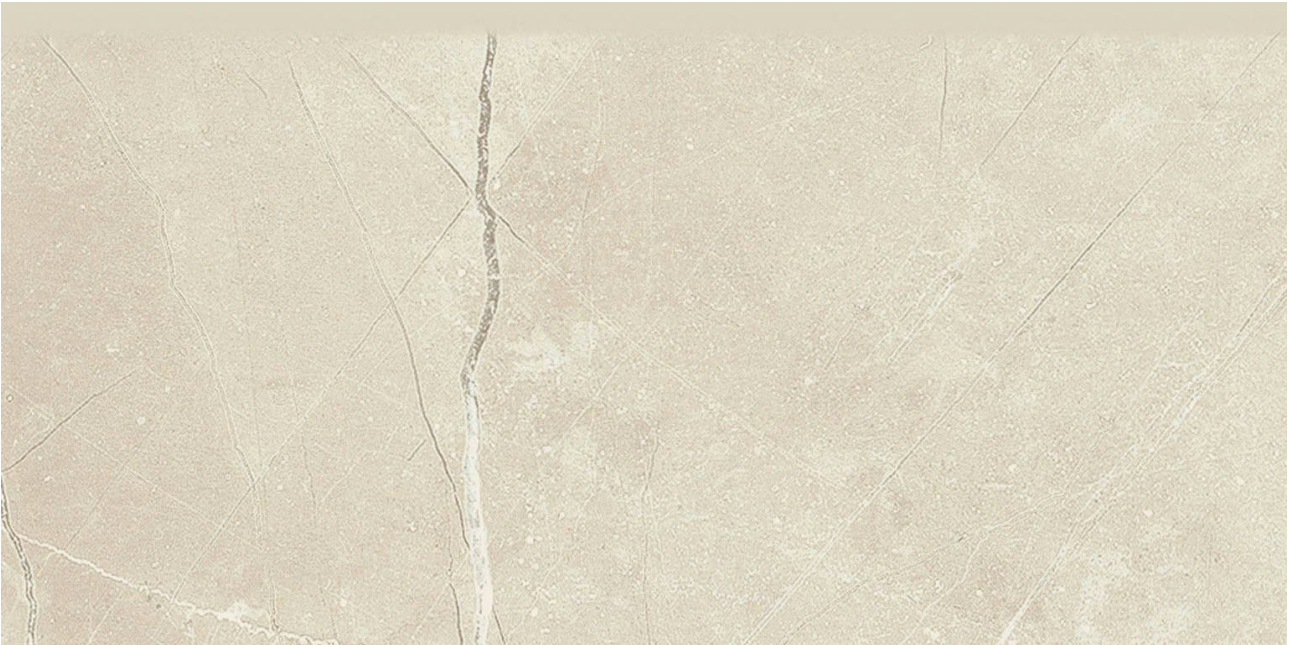

---

**PRODUCT**  
**3X6 PULPIS IVORY BULLNOSE**

---

Tile | 3"x6" | Porcelain

## **TECHNICAL DATA**

CODE: AC57-509  
NAME: 3X6 Pulpis Ivory Bullnose  
SERIES: Classic  
SIZE: 3"x6"  
FINISH: Gloss  
LOOK: Marble Look  
FAMILY: Tile  
STYLE: Contemporary  
TYPOLOGY: Porcelain  
TYPE OF PIECE: Bullnose  
USE: Floor and Wall