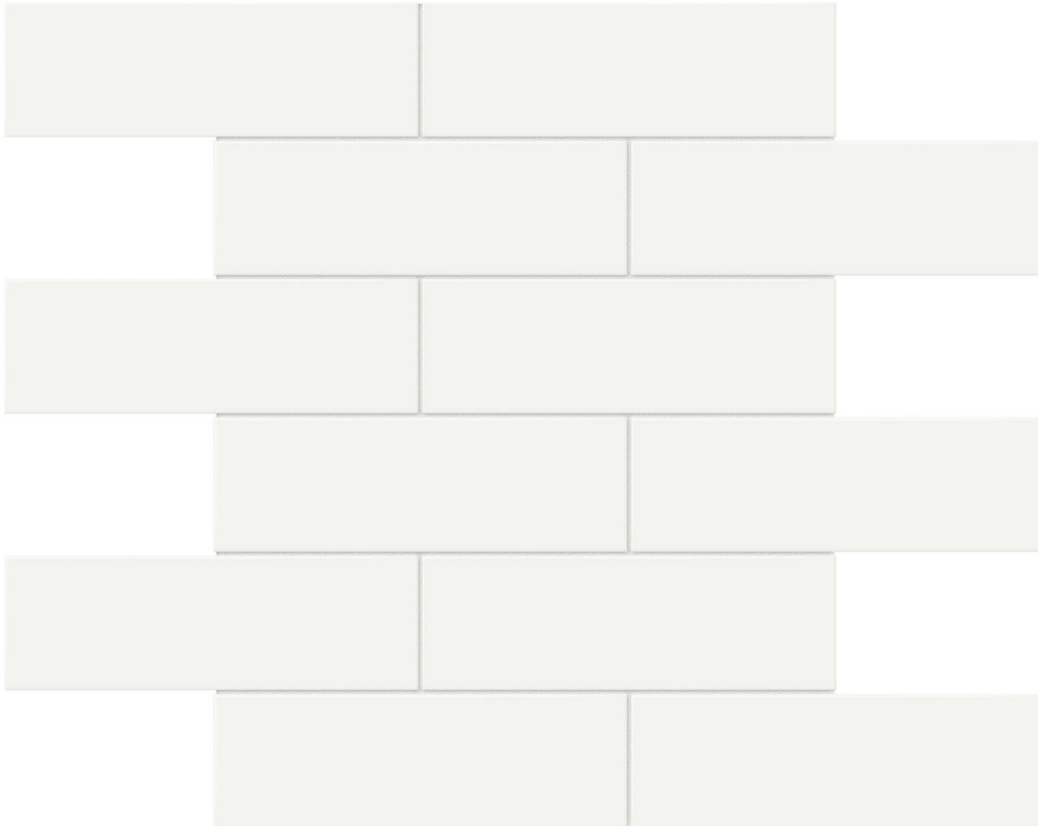

PRODUCT

2X6 WHITE MATTE BRICK MOSAIC

Tile | 11.65"x11.73" | Porcelain

TECHNICAL DATA

CODE: QUTR-WH-M12M
NAME: 2x6 White Matte Brick Mosaic
SERIES: Traditions
SIZE: 11.65"x11.73"
FINISH: Matt
LOOK: Mono-Color
FROST RESISTANCE: Yes
MOSAIC CHIP SIZE: 2"x6"
FAMILY: Tile
STYLE: Classic
SUITABLE FOR: Backsplash,Indoor
TYPOLOGY: Porcelain
TYPE OF PIECE: Mosaic
USE: Floor and Wall
NOTES: Number Of Rows Per Sheet = 6