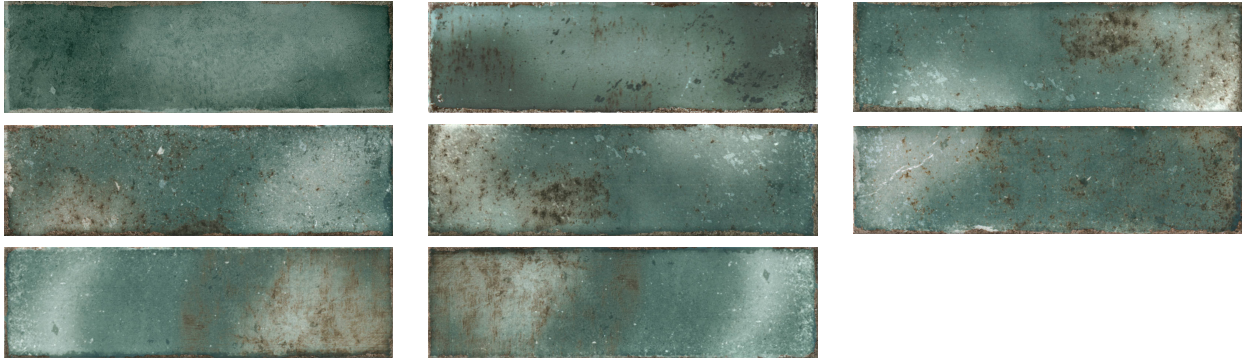

**PRODUCT**  
**BRICKELL JADE 2.75X9.5**

---

Tile | 2.75"x9.5" | Ceramic

**GRAPHIC VARIETY**

**ROOM SCENES**

## **TECHNICAL DATA**

CODE: QUMH-BR-1  
NAME: Brickell Jade 2.75x9.5  
SERIES: Miami  
SIZE: 2.75"x9.5"  
FINISH: Gloss  
LOOK: Subway Tile  
FAMILY: Tile  
STYLE: Traditional  
SUITABLE FOR: Backsplash,Indoor  
TYPOLOGY: Ceramic  
TYPE OF PIECE: Field Tile  
USE: Wall only