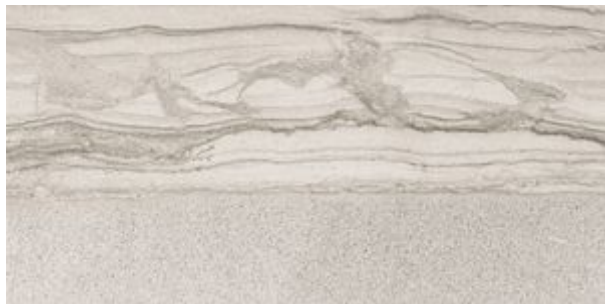

PRODUCT
ARCADIA 12X24F FERRARA MATTE

Tile | 12"x24" | Glazed Porcelain

DETAILS

ROOM SCENES

TECHNICAL DATA

CODE: QUAR-FE-F1N

NAME: Arcadia 12X24F Ferrara Matte

SERIES: Arcadia

SIZE: 12"x24"

FINISH: Matt

LOOK: Stone Look

FROST RESISTANCE: Yes

SHADE VARIATION: V3

EDGE: Rectified

FAMILY: Tile

STYLE: Contemporary