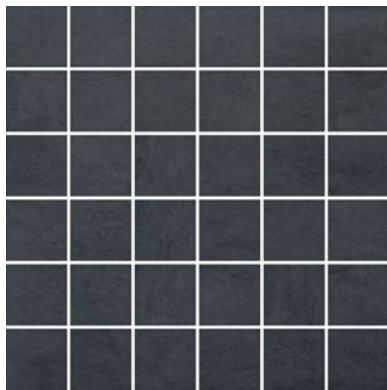

## CINQ

---

Concrete | Glazed Porcelain | Pressed Glazed Porcelain

Contemporary tiles in a palette of earthy colors.

**PRODUCTS**

**Cinq 13x13 Black**  
13"x13" | Pressed Glazed Porcelain

**Cinq 13x13 Grey**  
13"x13" | Pressed Glazed Porcelain

**Cinq 13x13 White**  
13"x13" | Pressed Glazed Porcelain

**Cinq 2x2 Black**  
12"x12" | Glazed Porcelain

**Cinq 2x2 Grey**  
12"x12" | Glazed Porcelain

**Cinq 2x2 White**  
12"x12" | Glazed Porcelain

**Cinq 8x10 Black**  
8"x10" | Pressed Glazed Porcelain