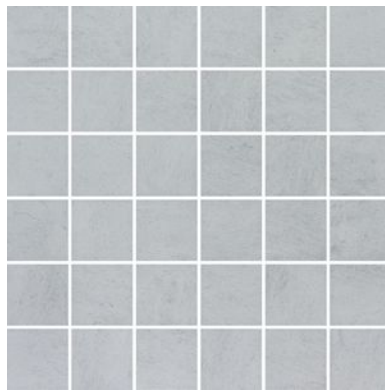

## CINQ

---

Concrete | Glazed Porcelain | Pressed Glazed Porcelain

Contemporary tiles in a palette of earthy colors.

**PRODUCTS**

**Cinq 13x13 Black**  
13"x13" | Pressed Glazed Porcelain

**Cinq 13x13 Grey**  
13"x13" | Pressed Glazed Porcelain

**Cinq 13x13 White**  
13"x13" | Pressed Glazed Porcelain

**Cinq 2x2 Black**  
12"x12" | Glazed Porcelain

**Cinq 2x2 Grey**  
12"x12" | Glazed Porcelain

**Cinq 2x2 White**  
12"x12" | Glazed Porcelain

**Cinq 8x10 Black**  
8"x10" | Pressed Glazed Porcelain