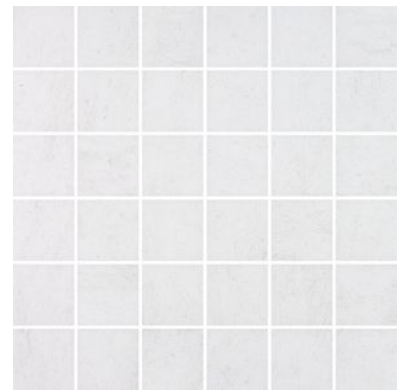

## CINQ

---

Concrete | Glazed Porcelain | Pressed Glazed Porcelain

Contemporary tiles in a palette of earthy colors.

**PRODUCTS**

**Cinq 13x13 Black**  
13"x13" | Pressed Glazed Porcelain

**Cinq 13x13 Grey**  
13"x13" | Pressed Glazed Porcelain

**Cinq 13x13 White**  
13"x13" | Pressed Glazed Porcelain

**Cinq 2x2 Black**  
12"x12" | Glazed Porcelain

**Cinq 2x2 Grey**  
12"x12" | Glazed Porcelain

**Cinq 2x2 White**  
12"x12" | Glazed Porcelain

**Cinq 8x10 Black**  
8"x10" | Pressed Glazed Porcelain