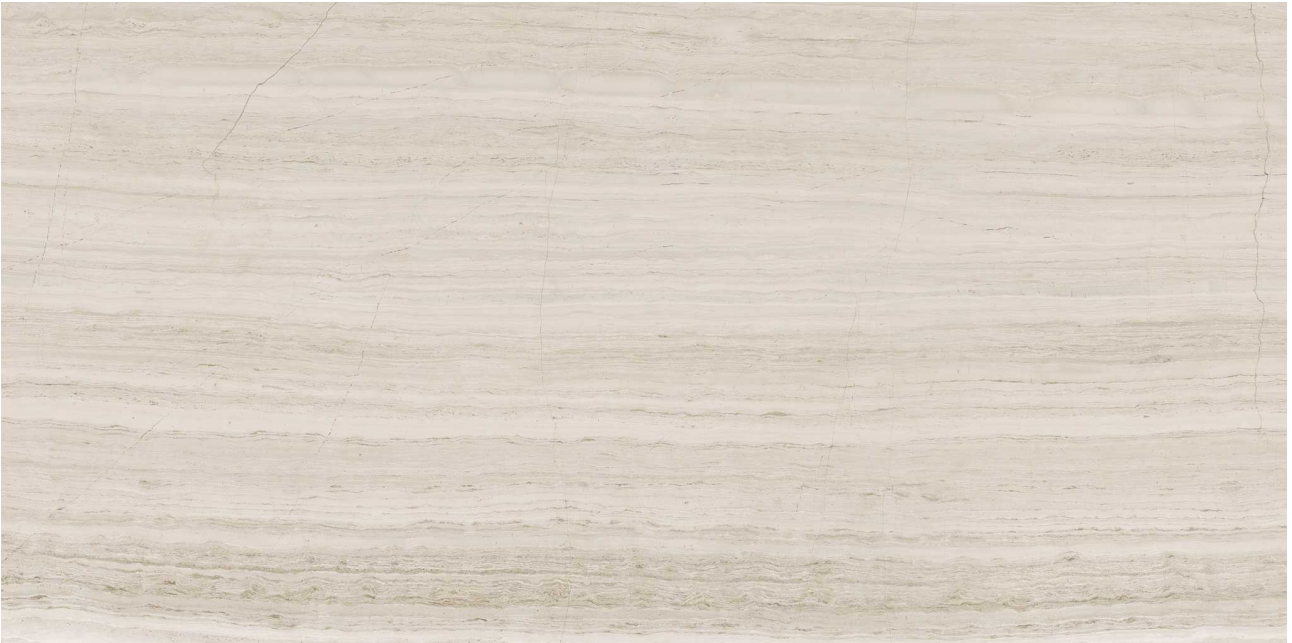

---

**PRODUCT**  
**STRADA MIST 12X24**

---

Stone | 12"x24" | Limestone

**ROOM SCENES**

## **TECHNICAL DATA**

CODE: AS5000-02790  
NAME: Strada Mist 12x24  
SERIES: Strada Mist  
SIZE: 12"x24"  
FINISH: Honed  
EDGE: Straight Edge  
FAMILY: Stone  
SUITABLE FOR: Indoor|Shower  
TYPOLOGY: Limestone  
TYPE OF PIECE: Field Tile  
USE: Floor and Wall