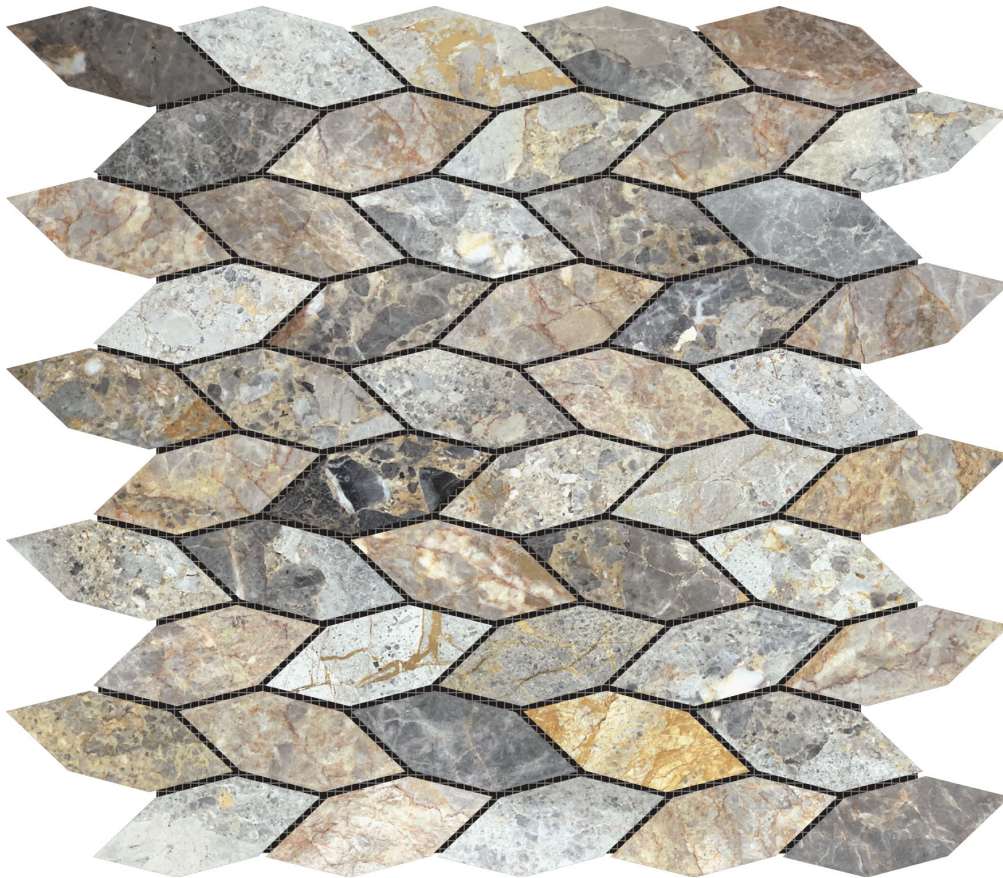

# ELONGATED HEXAGON ROYAL VEIN \"LEAVES\" MOSAIC

---

Mosaic and Decorative Tile | 12\"x12\" | Marble

**ROOM SCENES**

**TECHNICAL DATA**

CODE: RVCHAWM182

NAME: Elongated Hexagon Royal Vein "Leaves" Mosaic

SERIES: Chelsea Collection

SIZE: 12"x12"

LOOK: Multi-Look Mosaics

FAMILY: Mosaic and Decorative Tile

SUITABLE FOR: Backsplash,Indoor,Outdoor,Shower,Pool

TPOLOGY: Marble

TYPE OF PIECE: Mosaic

USE: Floor and Wall

**PACKING**