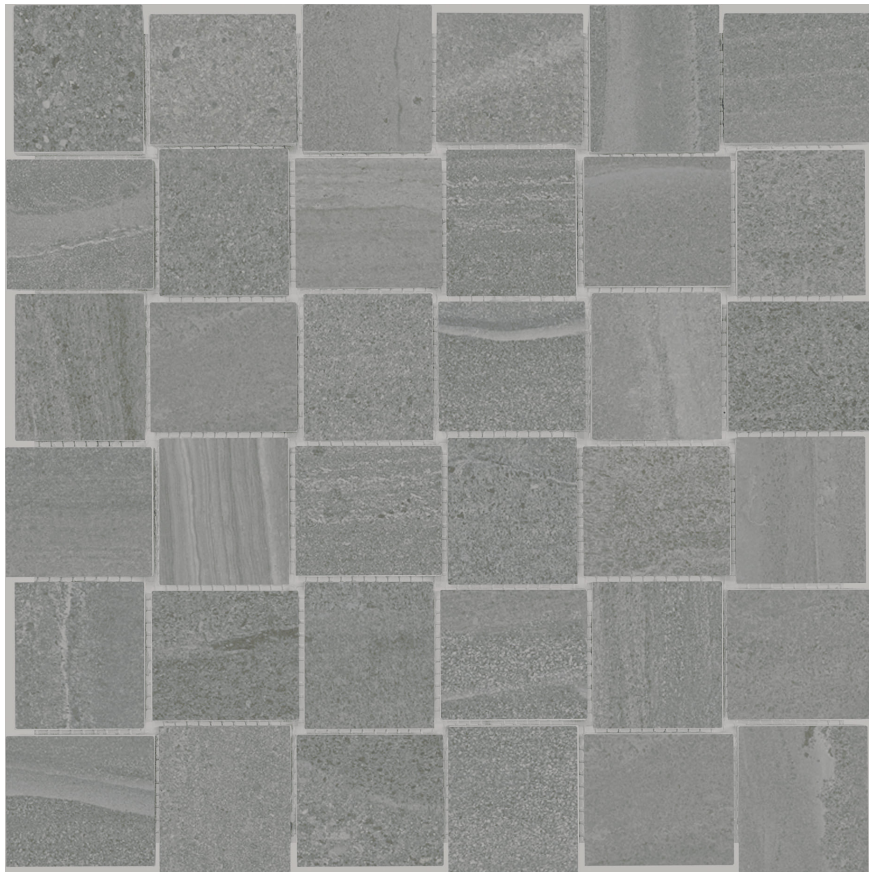

PRODUCT
DAVENPORT 2X2 MICA

Tile | 12"x12" | Pressed Glazed Porcelain

TECHNICAL DATA

CODE: AC4501-00810

NAME: Davenport 2x2 Mica

SERIES: Davenport

SIZE: 12"x12"

FINISH: Matte

LOOK: Stone Look

FROST RESISTANCE: Yes

PEI: 4

SHADE VARIATION: V3

BREAKING STRENGTH (APH): $\geq 350 \geq 1500$

CHEMICAL RESISTANCE (APH): CLASS B/CLASS A

DCOF (APH): ≥ 0.50

FAMILY: Tile

SUITABLE FOR: Indoor| Outdoor

TPOLOGY: Pressed Glazed Porcelain

THICKNESS (APH): 8.4mm

TYPE OF PIECE: Mosaic

USE: Floor and Wall

NOTES: This product is special order and cannot be cancelled, returned, or refunded.