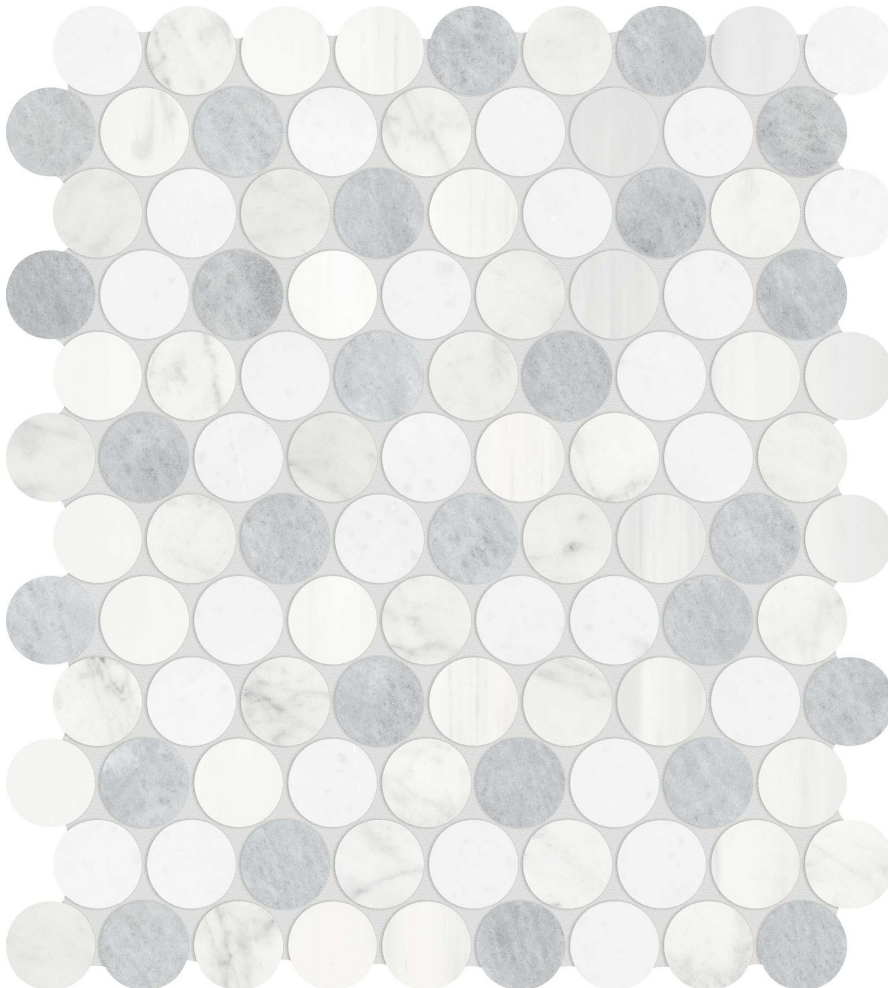

PRODUCT

UTOPIO 1.25 PENNY ROUND POLAR MOSAIC

Stone | 10"x14" | Natural Stone

TECHNICAL DATA

CODE: AS5001-04260

NAME: Utopio 1.25 Penny Round Polar Mosaic

SERIES: Utopio

SIZE: 10"x14"

FINISH: Honed

MOSAIC CHIP SIZE: 1.25"x1.25"

FAMILY: Stone

SUITABLE FOR: Indoor|Shower

TPOLOGY: Natural Stone

TYPE OF PIECE: Mosaic

USE: Floor and Wall

NOTES: Mosaic sheet sizes are nominal and may vary slightly due to standard manufacturing tolerances.