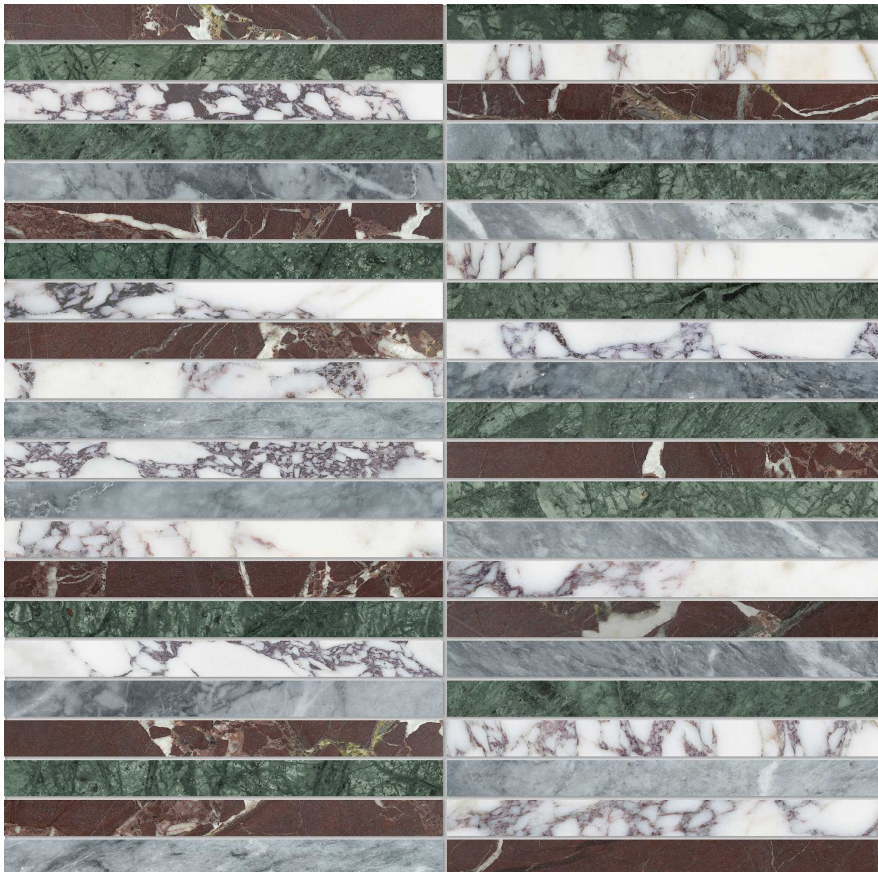

PRODUCT

UTOPIO .5X6 STACKED TROPIC MOSAIC

Stone | 11.65"x11.8" | Natural Stone

TECHNICAL DATA

CODE: AS5001-04320

NAME: Utopio .5x6 Stacked Tropic Mosaic

SERIES: Utopio

SIZE: 11.65"x11.8"

FINISH: Polished & Honed

MOSAIC CHIP SIZE: 0.5"x6"

FAMILY: Stone

SUITABLE FOR: Indoor|Shower

TPOLOGY: Natural Stone

TYPE OF PIECE: Mosaic

USE: Floor and Wall

NOTES: Mosaic sheet sizes are nominal and may vary slightly due to standard manufacturing tolerances.