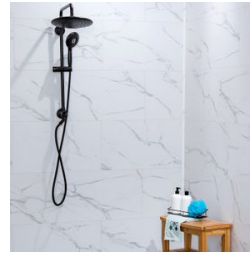

SERIES

CARRARA MARBLE

Stone Look | | SPC

PRODUCTS

Carrara Marble 94" Trim Kit, 2 Inside Corners, 2 J Trims, 2 L Trims
26"x18.63"x3" | SPC

Carrara Marble Shower Bench 26x18.63x3
26"x18.63"x3" | SPC

Carrara Marble Wall Tile 25x15
25"x15" | SPC

Carrara Marble Shower Shelf
14.56x7.12x2
14.5"x12"x2" | SPC

ROOM SCENES

Size	Product type	BOX			PALLET		
		pcs	sqft	lb	boxes	sqft	lb
26"x18.63"x3"							
25"x15"	Field Tile	8	21				
14.5"x12"x2"							

WARNING The information contained in this packing list is for guidance only, the contents of the packing may vary. Please consult our sales representatives for an exact list.