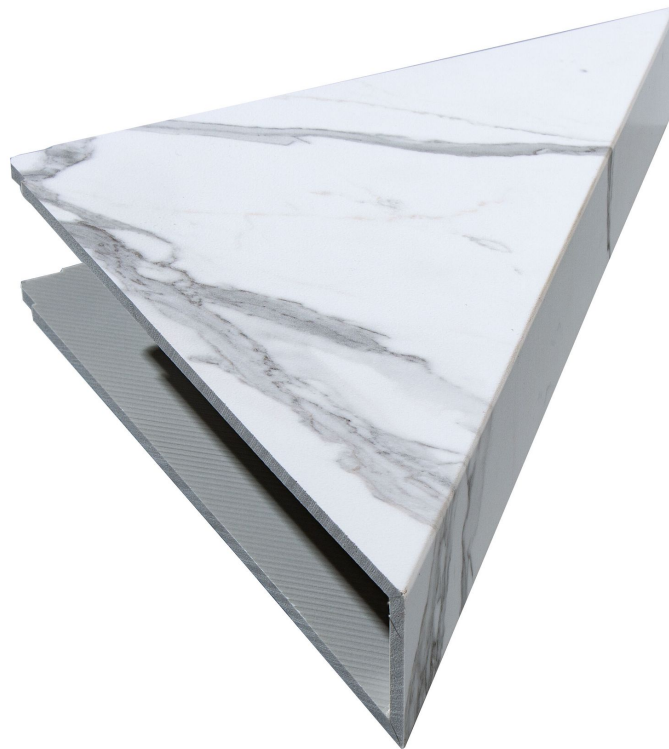

PRODUCT

CARRARA MARBLE SHOWER SHELF 14.56X7.12X2

Waterproof Wall and Floor Covering | 14.5"x12"x2" | SPC

DETAILS

TECHNICAL DATA

CODE: LC53710
NAME: Carrara Marble Shower Shelf 14.56x7.12x2
SERIES: Carrara Marble
SIZE: 14.5"x12"x2"
FINISH: Matt
LOOK: Stone Look
CLICK SYSTEM: Lico Fast Click
COMMERCIAL WARRANTY: 10 Year
EDGE: Beveled Edge
FAMILY: Waterproof Wall and Floor Covering
STYLE: Contemporary
SUITABLE FOR: Shower|Indoor
TYPOLOGY: SPC
TYPE OF PIECE: Accessories
TYPOLOGY: Signature Shower Tile
TOTAL THICKNESS: 5.0 mm
USE: Wall only