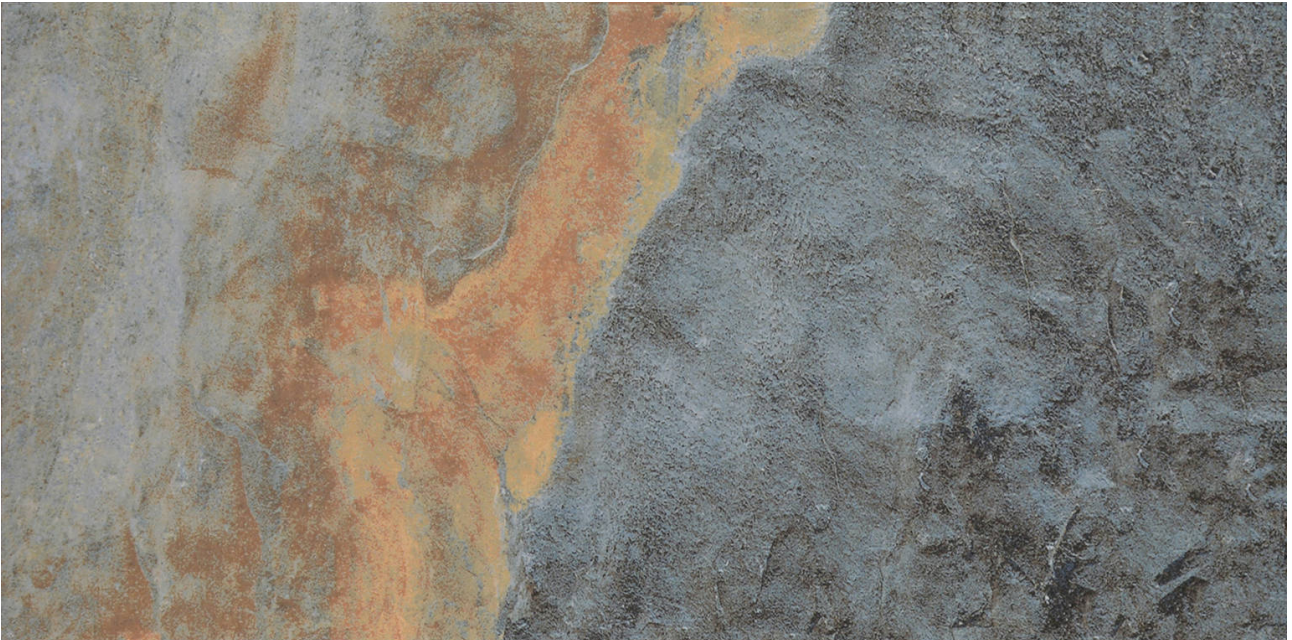

PRODUCT
SKY 12X24

Tile | 12"x24" | Porcelain

GRAPHIC VARIETY

TECHNICAL DATA

CODE: QUVT-SK-1
NAME: Sky 12x24
SERIES: Vermont Slate
SIZE: 12"x24"
FINISH: Matt
LOOK: Stone Look
FROST RESISTANCE: Yes
PEI: 4
FAMILY: Tile
STYLE: Contemporary
SUITABLE FOR: Indoor, Shower
TYPOLOGY: Porcelain
TYPE OF PIECE: Field Tile
USE: Floor and Wall