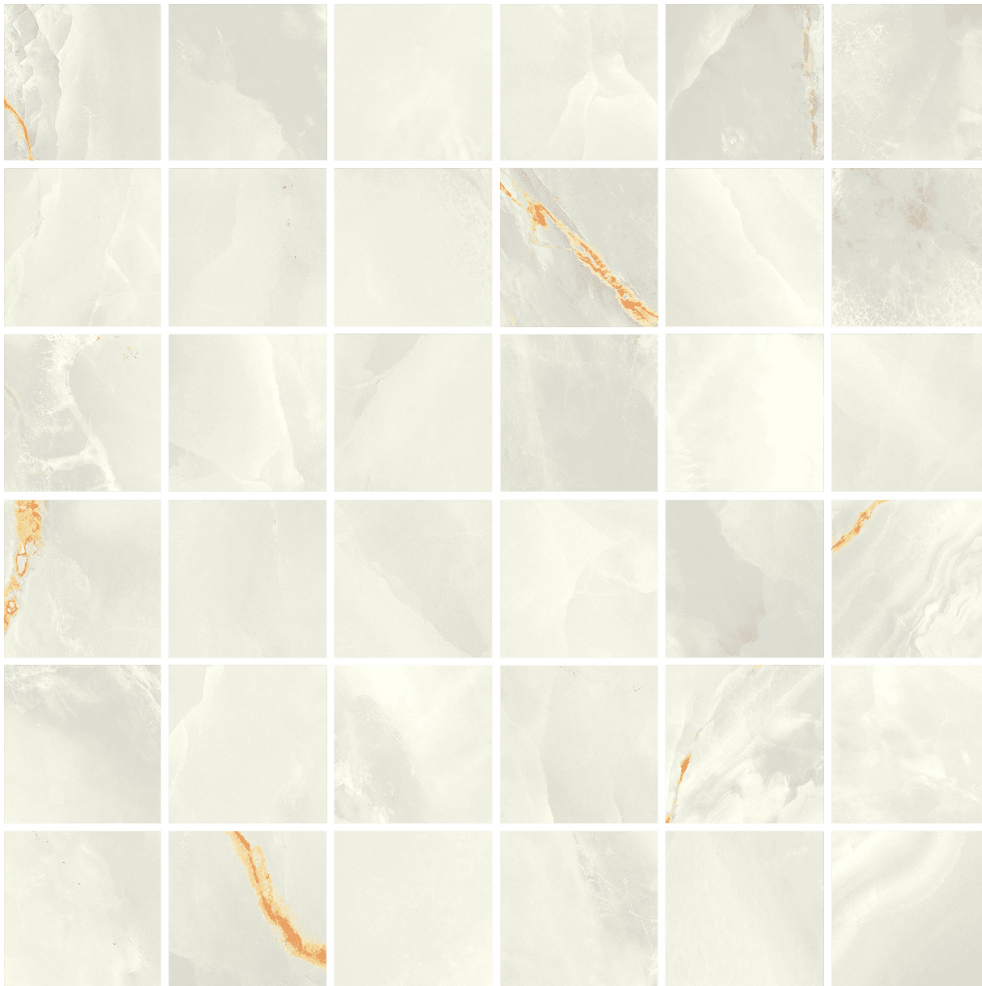

PRODUCT
VENEZIA 2X2\" MOSAIC CREAM

Tile | 12"x12" | Porcelain

GRAPHIC VARIETY

TECHNICAL DATA

CODE: QUVN-CR-FM
NAME: Venezia 2x2" Mosaic Cream
SERIES: Venezia
SIZE: 12"x12"
FINISH: Matt
LOOK: Marble Look
FROST RESISTANCE: Yes
MOSAIC CHIP SIZE: 2"x2"
PEI: 4
SHADE VARIATION: 8 mm
FAMILY: Tile
SUITABLE FOR: Indoor, Shower
TYPOLOGY: Porcelain
TYPE OF PIECE: Mosaic
USE: Floor and Wall