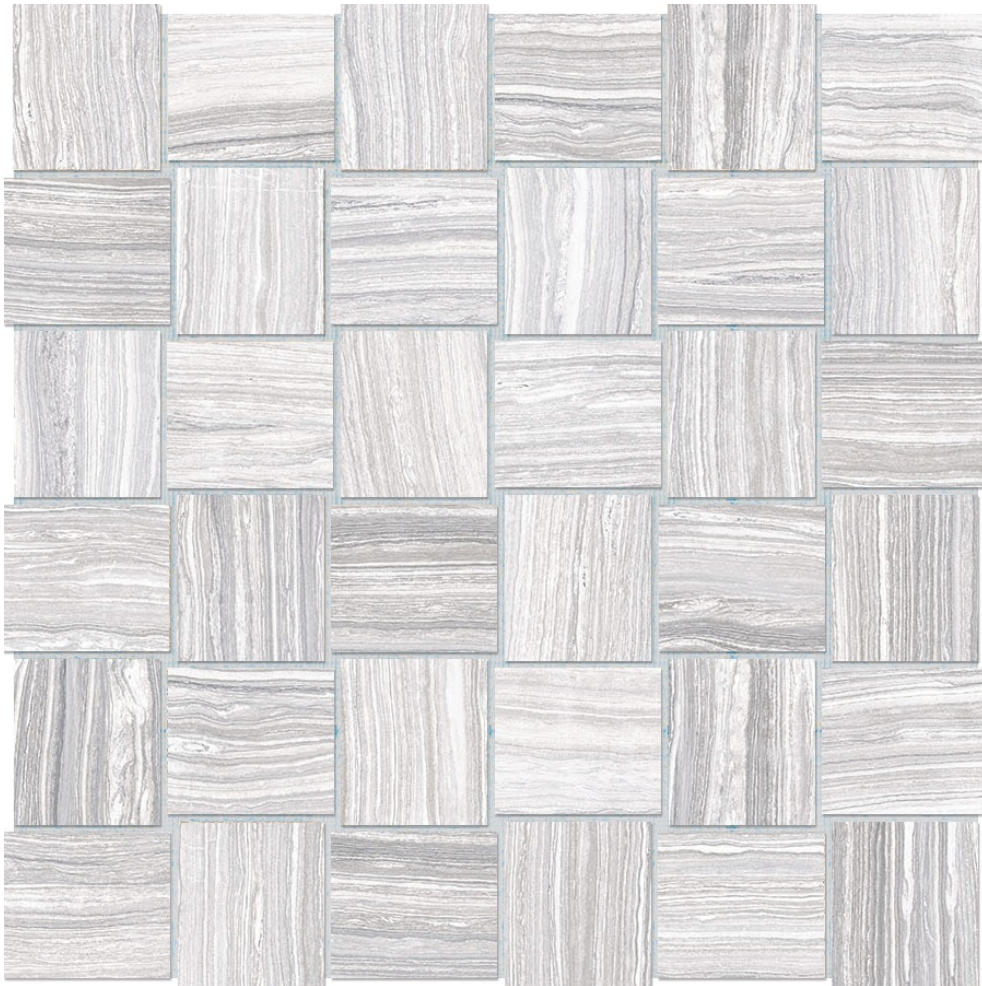

PRODUCT
2X2 ICE BASKETWEAVE

Tile | 12"x12" | Glazed Porcelain

TECHNICAL DATA

CODE: AC4501-00840

NAME: 2x2 Ice Basketweave

SERIES: Eramosa

SIZE: 12"x12"

FINISH: Matt

LOOK: Marble Look

FROST RESISTANCE: Yes

MOSAIC CHIP SIZE: Mesh-Mounted

PEI: 4

FAMILY: Tile

STYLE: Contemporary

SUITABLE FOR: Indoor

TPOLOGY: Glazed Porcelain