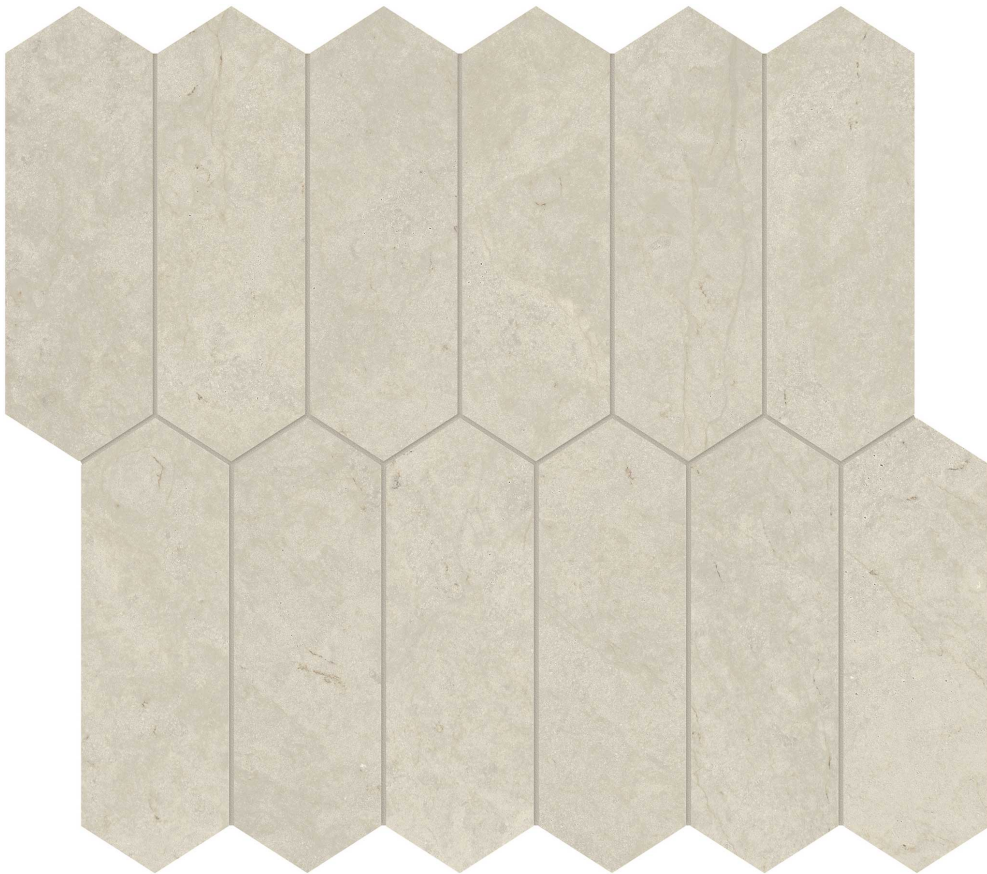

---

**PRODUCT**

**TIERRA HALO 2X6 PICKET MOSAIC**

---

Stone | 10.5"x12" | Limestone

**TECHNICAL DATA**

CODE: AS5001-02890

NAME: Tierra Halo 2x6 Picket Mosaic

SERIES: Tierra Halo

SIZE: 10.5"x12"

FINISH: Honed

MOSAIC CHIP SIZE: 2"x6"

FAMILY: Stone

SUITABLE FOR: Indoor|Shower

TPOLOGY: Limestone

TYPE OF PIECE: Mosaic

USE: Floor and Wall

NOTES: Sheet size shown is approximate. Actual dimensions refer to individual mosaic chips.

**PACKING**

Size	Product type	BOX			PALLET		
		pcs	sqft	lb	boxes	sqft	lb
10.5"x12"	Mosaic	5	4.41	22.31		44.1	