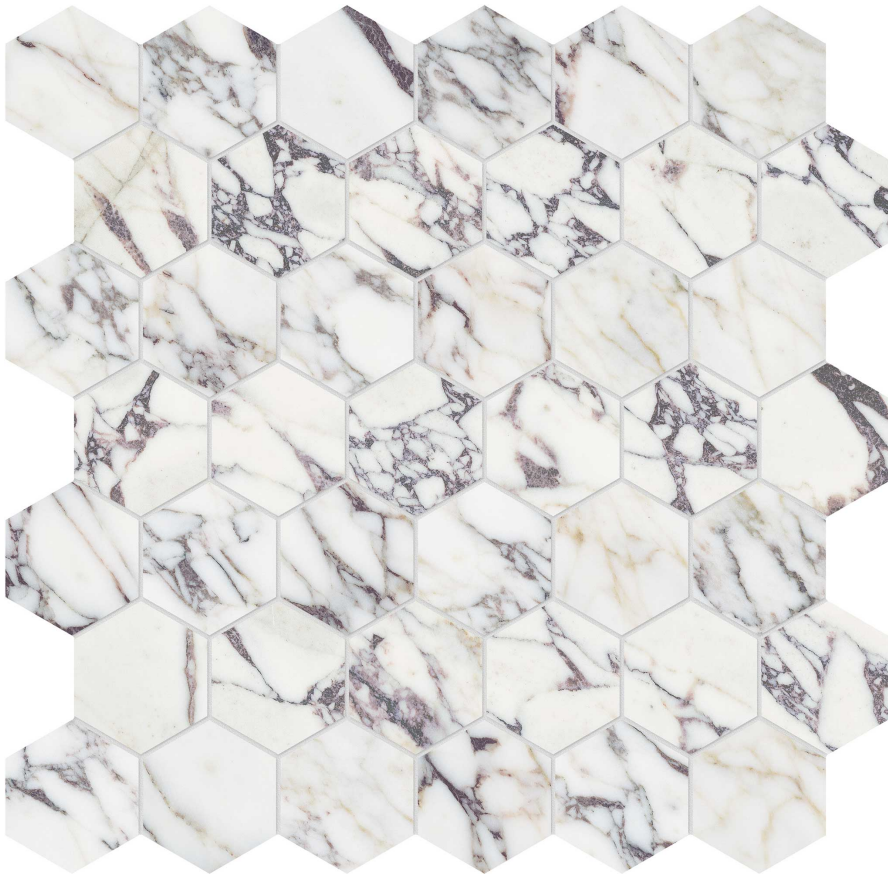

PRODUCT

VIOLA ROCCIA 2 HEXAGON MOSAIC

Stone | 12"x12" | Marble

TECHNICAL DATA

CODE: AS5001-03210

NAME: Viola Roccia 2 Hexagon Mosaic

SERIES: Viola Roccia

SIZE: 12"x12"

FINISH: Honed

MOSAIC CHIP SIZE: 2"x2"

FAMILY: Stone

SUITABLE FOR: Indoor|Shower

TPOLOGY: Marble

TYPE OF PIECE: Mosaic

USE: Floor and Wall

NOTES: Sheet size shown is approximate. Actual dimensions refer to individual mosaic chips.