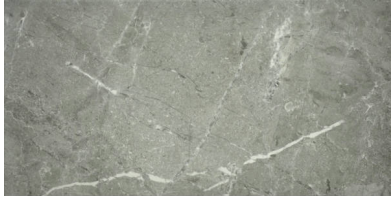

PRODUCT
12X24 CARBON

Tile | 12"x24" | Glazed Porcelain

GRAPHIC VARIETY

ROOM SCENES

TECHNICAL DATA

CODE: AC65-017
NAME: 12X24 Carbon
SERIES: Regency
SIZE: 12"x24"
FINISH: Matt
LOOK: Marble Look
FROST RESISTANCE: Yes
PEI: 4
FAMILY: Tile
STYLE: Classic
SUITABLE FOR: Indoor|Shower
TYPOLOGY: Glazed Porcelain
TYPE OF PIECE: Field Tile
USE: Floor and Wall