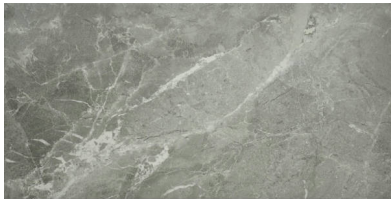

PRODUCT
12X24 CARBON

Tile | 12"x24" | Glazed Porcelain

GRAPHIC VARIETY

ROOM SCENES

TECHNICAL DATA

CODE: AC65-017
NAME: 12X24 Carbon
SERIES: Regency
SIZE: 12"x24"
FINISH: Matt
LOOK: Marble Look
FROST RESISTANCE: Yes
PEI: 4
FAMILY: Tile
STYLE: Classic
SUITABLE FOR: Indoor|Shower
TYPOLOGY: Glazed Porcelain
TYPE OF PIECE: Field Tile
USE: Floor and Wall