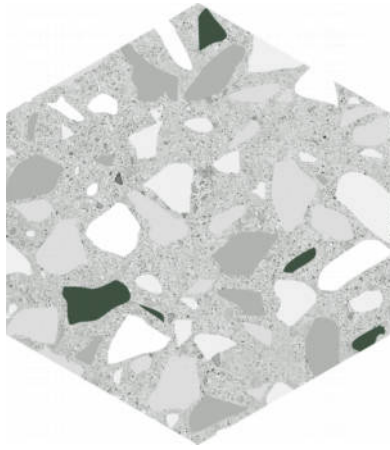

### ALTEA 5.5X6.3" GREY HEXAGON

---

Tile | 5.5"x6.3" | Porcelain

**GRAPHIC VARIETY**

**ROOM SCENES**

## **TECHNICAL DATA**

CODE: QUAT-GR-1  
NAME: Altea 5.5X6.3" Grey Hexagon  
SERIES: Altea  
SIZE: 5.5"x6.3"  
FINISH: Matt  
LOOK: Terrazo  
FROST RESISTANCE: Yes  
PEI: 4  
SHADE VARIATION: V1  
FAMILY: Tile  
STYLE: Contemporary  
SUITABLE FOR: Backsplash|Indoor|Outdoor|Pool|Shower  
TYPOLOGY: Porcelain  
TYPE OF PIECE: Field Tile  
USE: Floor and Wall