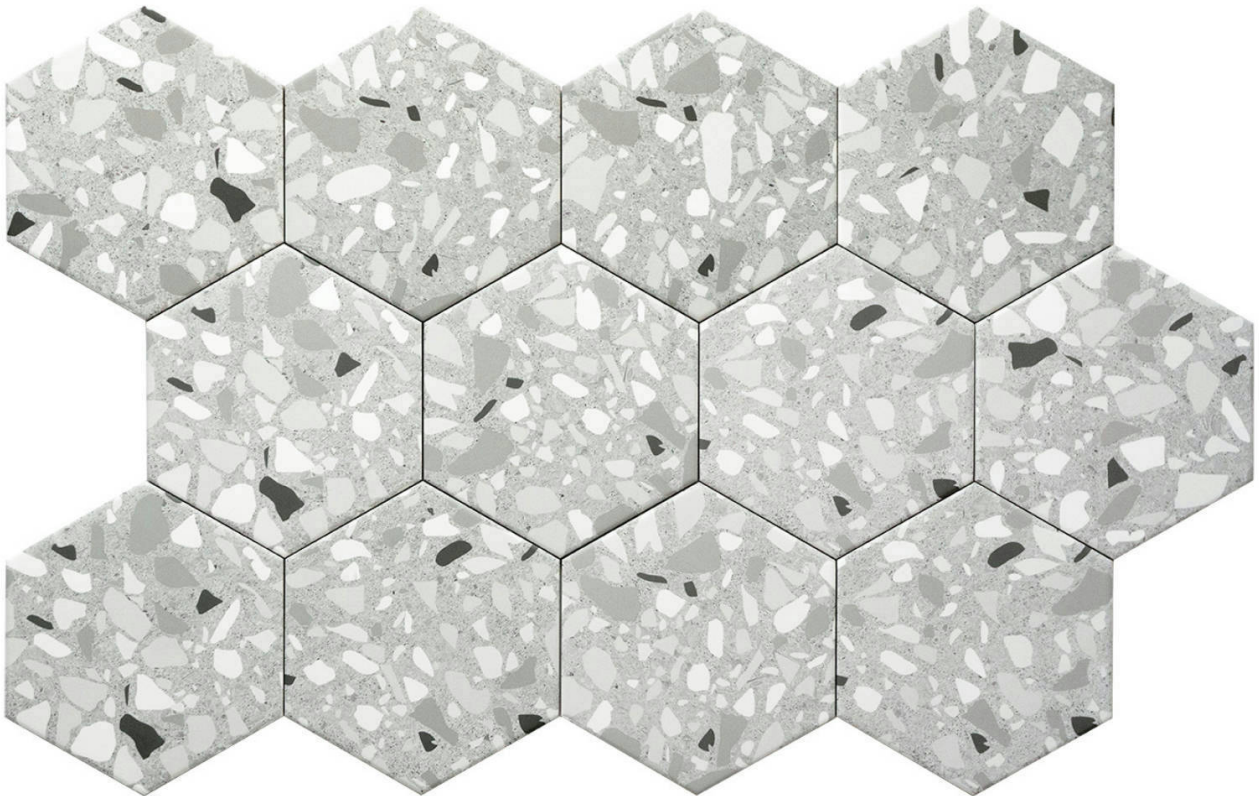

### ALTEA 5.5X6.3" GREY HEXAGON

---

Tile | 5.5"x6.3" | Porcelain

**GRAPHIC VARIETY**

**ROOM SCENES**

## **TECHNICAL DATA**

CODE: QUAT-GR-1  
NAME: Altea 5.5X6.3" Grey Hexagon  
SERIES: Altea  
SIZE: 5.5"x6.3"  
FINISH: Matt  
LOOK: Terrazo  
FROST RESISTANCE: Yes  
PEI: 4  
SHADE VARIATION: V1  
FAMILY: Tile  
STYLE: Contemporary  
SUITABLE FOR: Backsplash|Indoor|Outdoor|Pool|Shower  
TYPOLOGY: Porcelain  
TYPE OF PIECE: Field Tile  
USE: Floor and Wall