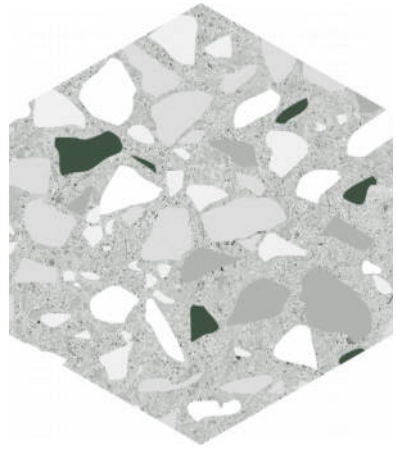

### ALTEA 5.5X6.3" GREY HEXAGON

---

Tile | 5.5"x6.3" | Porcelain

**GRAPHIC VARIETY**

**ROOM SCENES**

## **TECHNICAL DATA**

CODE: QUAT-GR-1  
NAME: Altea 5.5X6.3" Grey Hexagon  
SERIES: Altea  
SIZE: 5.5"x6.3"  
FINISH: Matt  
LOOK: Terrazo  
FROST RESISTANCE: Yes  
PEI: 4  
SHADE VARIATION: V1  
FAMILY: Tile  
STYLE: Contemporary  
SUITABLE FOR: Backsplash|Indoor|Outdoor|Pool|Shower  
TYPOLOGY: Porcelain  
TYPE OF PIECE: Field Tile  
USE: Floor and Wall