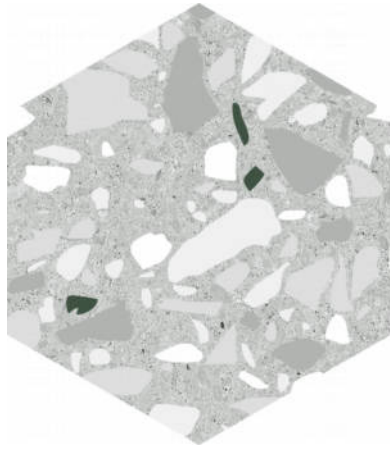

### ALTEA 5.5X6.3" GREY HEXAGON

---

Tile | 5.5"x6.3" | Porcelain

**GRAPHIC VARIETY**

**ROOM SCENES**

## **TECHNICAL DATA**

CODE: QUAT-GR-1  
NAME: Altea 5.5X6.3" Grey Hexagon  
SERIES: Altea  
SIZE: 5.5"x6.3"  
FINISH: Matt  
LOOK: Terrazo  
FROST RESISTANCE: Yes  
PEI: 4  
SHADE VARIATION: V1  
FAMILY: Tile  
STYLE: Contemporary  
SUITABLE FOR: Backsplash|Indoor|Outdoor|Pool|Shower  
TYPOLOGY: Porcelain  
TYPE OF PIECE: Field Tile  
USE: Floor and Wall