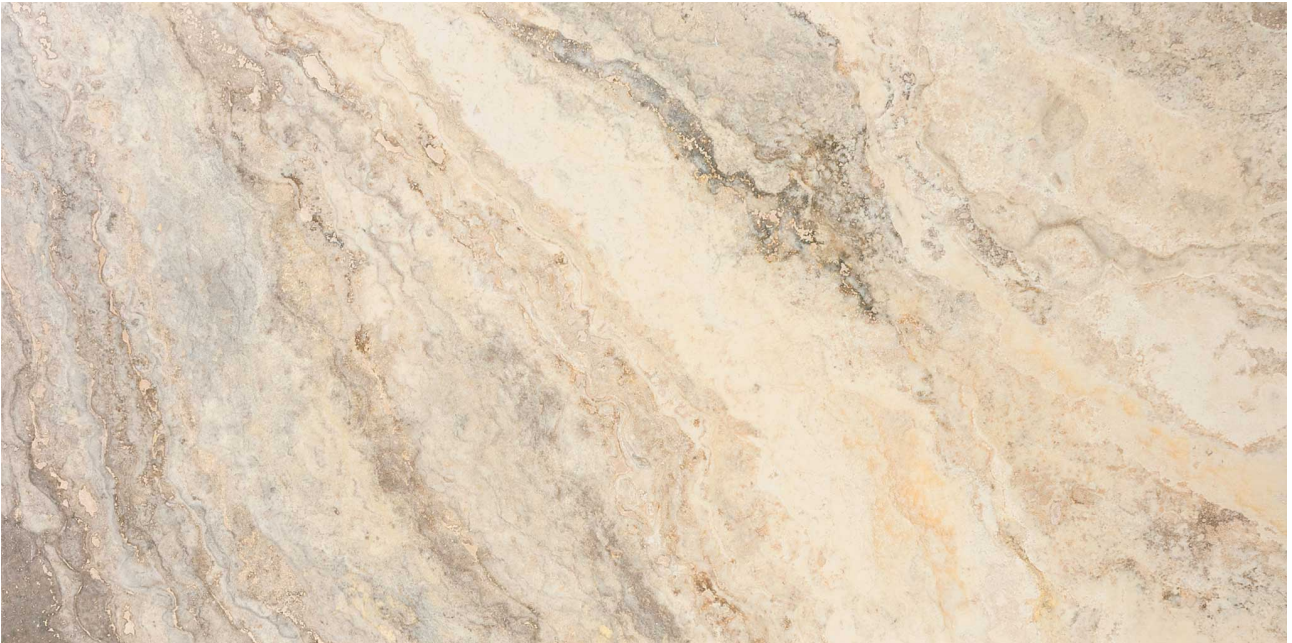

PRODUCT
PICASSO 8X16

Stone | 8"x16" | Travertine

TECHNICAL DATA

CODE: AS5000-01560

NAME: Picasso 8x16

SERIES: Picasso

SIZE: 8"x16"

FINISH: Brushed

EDGE: Chiseled

FAMILY: Stone

SUITABLE FOR: Indoor|Shower

TPOLOGY: Travertine

TYPE OF PIECE: Field Tile

USE: Floor and Wall

PACKING

Size	Product type	BOX			PALLET		
		pcs	sqft	lb	boxes	sqft	lb
8"x16"	Field Tile	8	7.12	44.264		284.8	