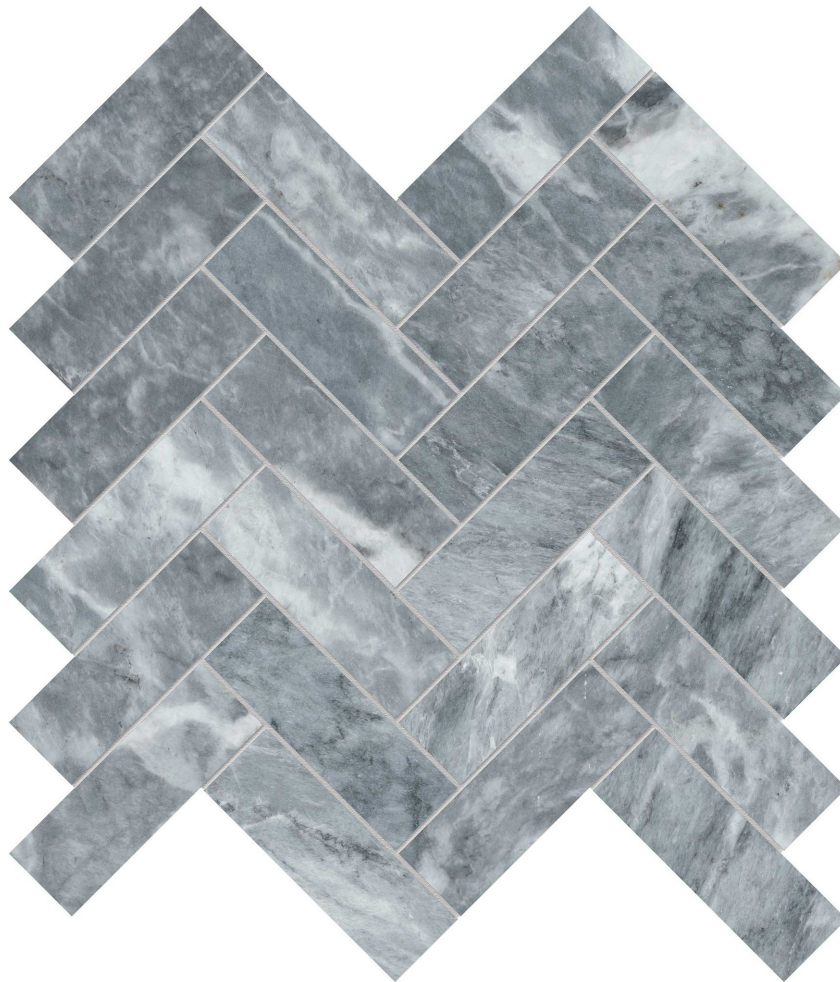

PRODUCT

AQUA INTENSO 1.25X4 HERRINGBONE MOSAIC

Stone | 11.25" x 11.375" | Marble

TECHNICAL DATA

CODE: AS5001-02540

NAME: Aqua Intenso 1.25x4 Herringbone Mosaic

SERIES: Aqua Intenso

SIZE: 11.25"x11.375"

FINISH: Brushed

MOSAIC CHIP SIZE: 1.25"x4"

FAMILY: Stone

SUITABLE FOR: Indoor|Shower

TPOLOGY: Marble

TYPE OF PIECE: Mosaic

USE: Floor and Wall

NOTES: Sheet size shown is approximate. Actual dimensions refer to individual mosaic chips.